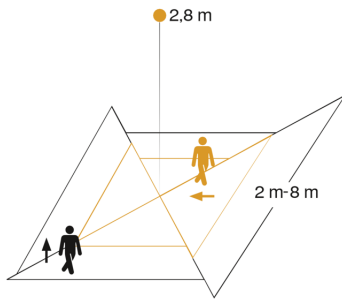

DL Vario Quattro PRO LED

Neutral white anthracite
EAN 4007841 057589
Article number 057589

Detection Zone