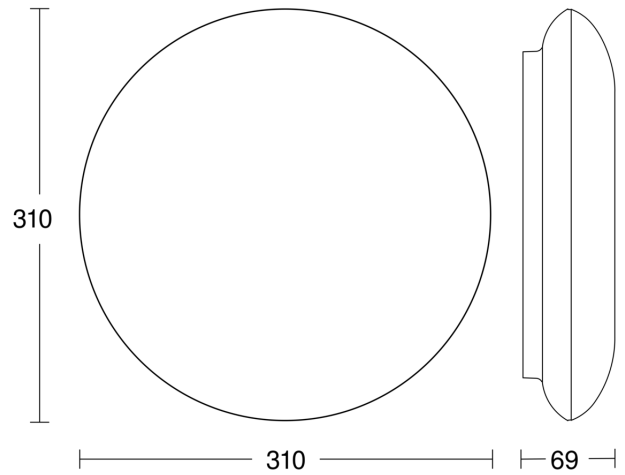

## Technical specifications

Dimensions (Ø x H)	310 x 69 mm
Mains power supply	220 – 240 V / 50 – 60 Hz
Sensor Technology	passive infrared
Output	14 W
Power consumption	0,5 W
Interconnection	Yes
Type of interconnection	Master/master
Interconnection, number	10 lights max.
Vernetzung via: Connect Bluetooth Mesh	Cable
Slave modeselectable	No
Lichtstrom Gesamtprodukt	1430 lm
Efficiency	102 lm/W
Gesamtprodukt Effizienz	102 lm/W
Colour temperature	4000 K
Colour variation LED	SDCM3
Colour Rendering Index	80-89
With lamp	Yes, STEINEL LED system
Lamp	LED cannot be replaced
LED life expectancy (max. °C)	50000 h
LED life expectancy (25 °C)	> 60000 h
Base	without
LED cooling system	Passive Thermo Control
With motion detector	Yes
Detection angle	360 °
Angle of aperture	180 °

Capability of masking out individual segments	No
Electronic scalability	No
Mechanical scalability	Yes
Reach, radial	6 x 6 m (36 m <sup>2</sup> )
Reach, tangential	16 x 16 m (256 m <sup>2</sup> )
Continuous light	selectable, 4h
Photo-cell controller	Yes
Twilight setting	2 – 1000 lx
Time setting	5 s – 30 Min.
Basic light level function	Yes
Basic light level function time	10/30 min, all night
Soft light start	Yes
Impact resistance	IK07
IP-rating	IP54
Protection class	II
Ambient temperature	-20 – 35 °C
Housing material	Plastic
Cover material	Plastic, structured
Manufacturer's Warranty	5 years
Settings via	Potentiometers
With remote control	No
Installation site	ceiling
Version	Neutral white anthracite
PU1, EAN	4007841057589

## Detection Zone

Mögliche Montagehöhe: 2.00 m – 6.00 m  
 Orange: radial  
 Schwarz: tangential  
 4 skallerbare Zonen

## Dimension Drawing