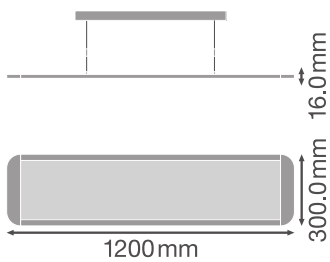

PRODUCT DATASHEET

PANEL D/I 1200 36 W 3000 K UGR19

PANEL DIRECT/INDIRECT 1200 UGR < 19 | Suspended edge-lit luminaires for direct and indirect light emission, low glare, 1200 mm

Areas of application

- Efficient replacement for traditional T8 and T5 luminaires
- Offices
- Meeting rooms
- Conference rooms
- Reception areas and foyers

Product features

- Rectangular (1200 mm x 300 mm) stand-alone luminaires with direct (70%) and indirect (30%) light emission
- Driver integrated into the remote driver box

- UGR \leq 19 according to EN12464-1
- High luminous efficacy: up to 110 lm/W
- Lifetime (L70/B50): 80,000 h (at 25 °C)
- Follows the unified LEDVANCE design language (SCALE design)
- Very slim aluminum housing
- Luminaire versions with IoT-ready DALI-2 driver or IoT Zigbee 3.0 technology available

Photometrical data

Luminous flux	3800 lm
Luminous efficacy	105 lm/W
Color temperature	3000 K
Light color (designation)	Warm White
Color rendering index Ra	≥ 80
Standard deviation of color matching	4 sdc _m
Low flicker	Yes
Flickering metric (Pst LM)	-
Stroboscope effect metric (SVM)	-
Photobiological safety group acc. to EN62778	RG0
Beam angle	110 °
UGR	< 19

LDC typ cone

LDC typ polar

Dimensions & Weight

Length	1200.00 mm
Width	300.00 mm
Height	16.00 mm
Product weight	4325.00 g

Materials & Colors

Product color	White
---------------	-------

Housing color	White
Body material	Aluminum
Cover material	Polymethylmethacrylate (PMMA)
Light emitting surface material	Polystyrene
Glow Wire Test according to IEC 60695-2-12	650 °C
Mercury content	0.0 mg