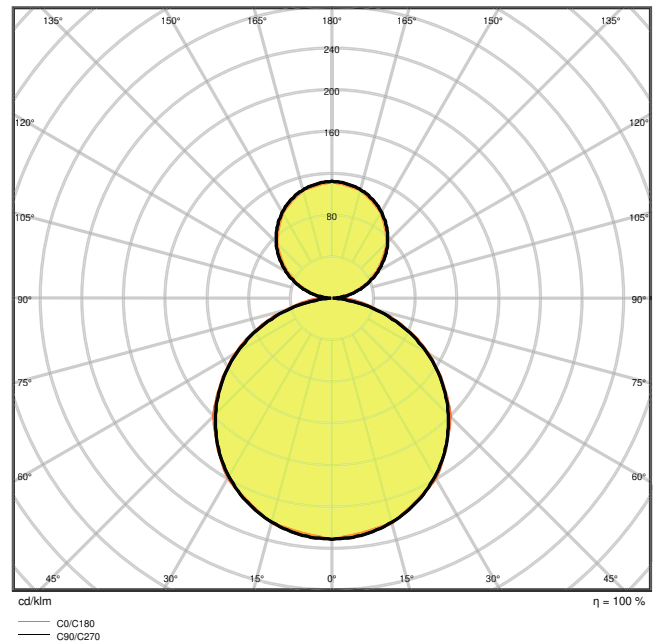

Product features

- Rectangular (1200 mm x 300 mm) stand-alone luminaires with direct (70%) and indirect (30%) light emission
- Driver integrated into the remote driver box

- UGR \leq 19 according to EN12464-1
- High luminous efficacy: up to 110 lm/W
- Lifetime (L70/B50): 80,000 h (at 25 °C)
- Follows the unified LEDVANCE design language (SCALE design)
- Very slim aluminum housing
- Luminaire versions with IoT-ready DALI-2 driver or IoT Zigbee 3.0 technology available

Photometrical data

Luminous flux	3800 lm
Luminous efficacy	105 lm/W
Color temperature	3000 K
Light color (designation)	Warm White
Color rendering index Ra	≥ 80
Standard deviation of color matching	4 sdc _m
Low flicker	Yes
Flickering metric (Pst LM)	-
Stroboscope effect metric (SVM)	-
Photobiological safety group acc. to EN62778	RG0
Beam angle	110 °
UGR	< 19

LDC typ cone

LDC typ polar

Dimensions & Weight

Length	1200.00 mm
Width	300.00 mm
Height	16.00 mm
Product weight	4325.00 g

Materials & Colors

Product color	White
---------------	-------

Housing color	White
Body material	Aluminum
Cover material	Polymethylmethacrylate (PMMA)
Light emitting surface material	Polystyrene
Glow Wire Test according to IEC 60695-2-12	650 °C
Mercury content	0.0 mg