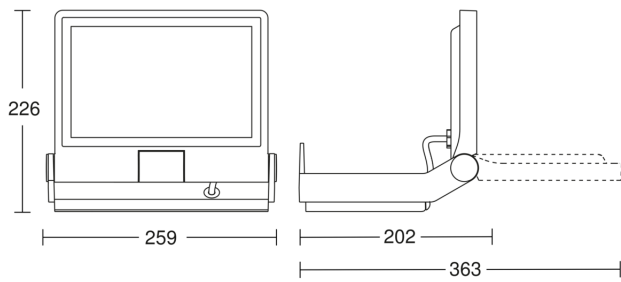

Technical specifications

Dimensions (L x W x H)	202 x 259 x 226 mm	Basic light level function	No
Mains power supply	220 – 240 V / 50 – 60 Hz	Main light adjustable	No
Output	49,4 W	Functions	Relay output
Interconnection	Yes	Impact resistance	IK03
Vernetzung via: Connect Bluetooth Mesh	Cable	IP-rating	IP44
Lichtstrom Gesamtprodukt	6093 lm	Protection class	I
Gesamtprodukt Effizienz	123 lm/W	Ambient temperature	-20 – 40 °C
Colour temperature	3000 K	Housing material	Aluminium
Colour variation LED	SDCM3	Cover material	Glass transparent
Colour Rendering Index	80-89	Manufacturer's Warranty	5 years
With lamp	Yes, STEINEL LED system	Installation site	ceiling, wall
Lamp	LED cannot be replaced	Cover material	shrouds
LED cooling system	Passive Thermo Control	Version	Anthracite
With motion detector	No	PU1, EAN	4007841069520
Photo-cell controller	No		

Slave circuit diagram

Master/slave interconnection circuit diagram