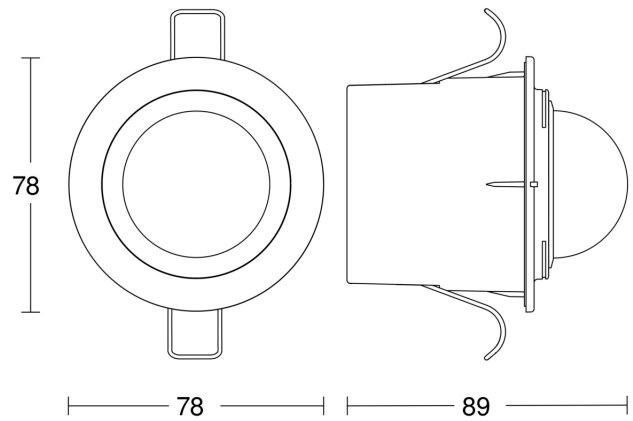

IS 2360 DE ECO

white

EAN 4007841 034733

Article number 034733

Technical specifications

Type	Motion detectors
Dimensions (Ø x H)	78 x 89 mm
Mains power supply	220 – 240 V / 50 – 60 Hz
Sensor Technology	passive infrared
Application, place	Outdoors, Indoors
Installation site	ceiling
Installation	In-ceiling installation
Mounting height	2,2 – 4 m
Reach, radial	Ø 4 m (13 m ²)
Reach, tangential	Ø 8 m (50 m ²)
Detection angle	360 °
Angle of aperture	180 °
Optimum mounting height	2,5 m
Mechanical scalability	No
Sneak-by guard	Yes
Capability of masking out individual segments	Yes
Electronic scalability	No
Twilight setting TEACH	No
Twilight setting	2 – 2000 lx
Time setting	8 s – 35 Min.
Output	1000 W
Switching output 1, number of LEDs / fluorescent lamps	6 pcs.
Fluorescent lamps, electronic ballast	430 W
Fluorescent lamps, uncorrected	500 VA

IS 2360 DE ECO

white

EAN 4007841 034733

Article number 034733

Detection Zone

Mögliche Montagehöhe: 2,20 m – 4,00 m

Orange: radial

Schwarz: tangential

Dimension Drawing

Circuit diagram