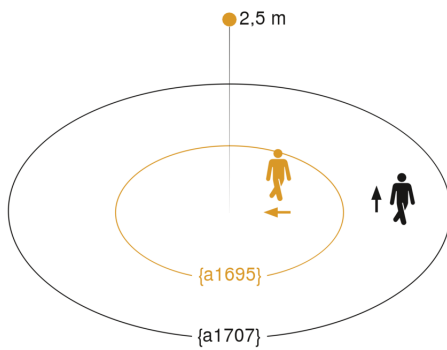

IS 2360 DE ECO

white

EAN 4007841 034733

Article number 034733

Detection Zone