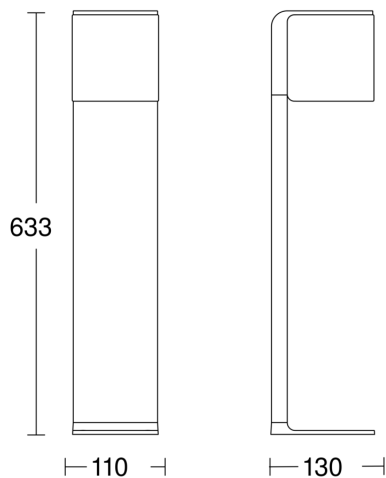

energy saving

Function description

Elevated, classy light for gardens and the like. The ideal sensor-switched bollard light for use anywhere around the building. As a single light or interconnected path light for installation along driveways. Easy to adjust and interconnect by app and Bluetooth. 63.25 cm in height, its base is made of durable aluminium and finished in anthracite or silver. Light enclosure in UV-resistant plastic. Concealed iHF sensor (160°) with a reach of up to 5 m. With soft-light start, nigh light function (10-50%) and manual override (3000 K).

GL 80 SC

Anthracite

EAN 4007841 055479

Article number 055479

Technical specifications

Dimensions (L x W x H)	130 x 110 x 633 mm
Mains power supply	220 – 240 V / 50 – 60 Hz
Sensor Technology	iHF (intelligent high-frequency technology)
Output	9,1 W
Power consumption	1 W
Interconnection	Yes
Vernetzung via: Connect Bluetooth Mesh	Bluetooth
Lichtstrom Gesamtprodukt	650 lm
Stroboskop-Effekt (SVM)	0,6 SVM
Gesamtprodukt Effizienz	71 lm/W
Colour temperature	3000 K
Colour Rendering Index	80-89
With lamp	Yes, STEINEL LED system
Lamp	LED cannot be replaced
LED life expectancy (max. °C)	50000 h
LED life expectancy (25 °C)	> 60000 h
Base	without
LED cooling system	Passive Thermo Control
With motion detector	Yes
Detection angle	160 °

Electronic scalability	Yes
Mechanical scalability	Yes
Photo-cell controller	Yes
Twilight setting	2 – 2000 lx
Time setting	5 s – 60 Min.
Basic light level function	Yes
Basic light level function time	10-30 min, all night
Soft light start	Yes
Impact resistance	IK03
IP-rating	IP44
Protection class	II
Ambient temperature	-20 – 40 °C
Housing material	Aluminium
Cover material	Plastic, opal
Manufacturer's Warranty	3 years
With remote control	No
Installation site	wall
Version	Anthracite
PU1, EAN	4007841055479

Dimension Drawing

Schaltplan 1