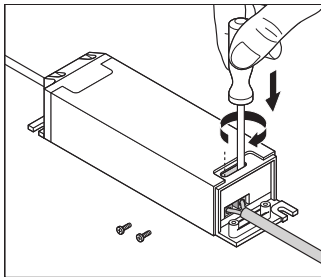

DOWNLOAD DATA

UGR file (UGR table)

LOGISTICAL DATA

Product code	Packaging unit (Pieces/Unit)	Dimensions (length x width x height)	Gross weight	Volume
4058075201200	Shipping box 3	685 mm x 135 mm x 735 mm	12998.00 g	67.97 dm³

The mentioned product code describes the smallest quantity unit which can be ordered. One shipping unit can contain one or more single products. When placing an order, for the quantity please enter single or multiples of a shipping unit.

ADDITIONAL CATALOG INFORMATION

References / Links

- For Guarantee see www.ledvance.com/guarantee

DISCLAIMER

Subject to change without notice. Errors and omission excepted. Always make sure to use the most recent release.