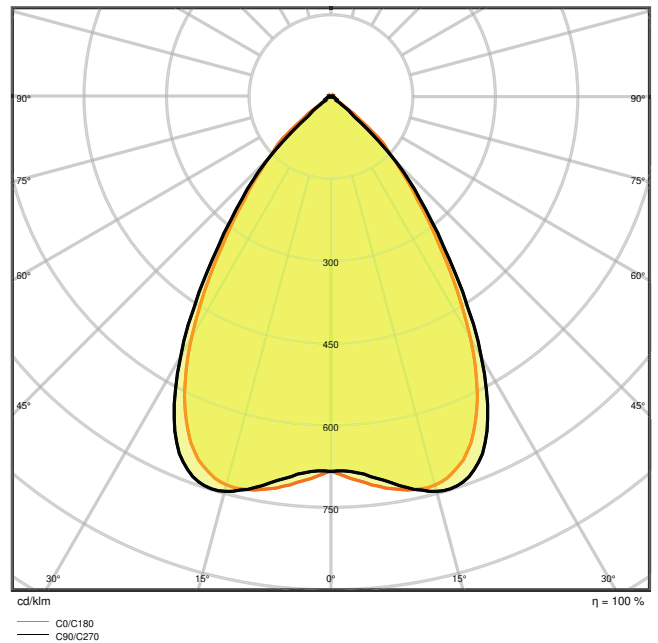

Photometrical data

Luminous flux	4000 lm
Luminous efficacy	120 lm/W
Color temperature	4000 K
Light color (designation)	Cool White
Color rendering index Ra	≥ 80
Standard deviation of color matching	3 sdcn
Low flicker	Yes
Flickering metric (Pst LM)	-
Stroboscope effect metric (SVM)	-
Photobiological safety group acc. to EN62778	RG1
Beam angle	70 °
UGR	< 16

LDC typ cone

LDC typ polar

Dimensions & Weight

Length	620.00 mm
Width	620.00 mm
Height	13.00 mm
Product weight	3600.00 g

Materials & Colors

Product color	White
Housing color	White
Body material	Steel
Cover material	Polycarbonate (PC)
Light emitting surface material	Polycarbonate (PC)
Glow Wire Test according to IEC 60695-2-12	850 °C
Mercury content	0.0 mg