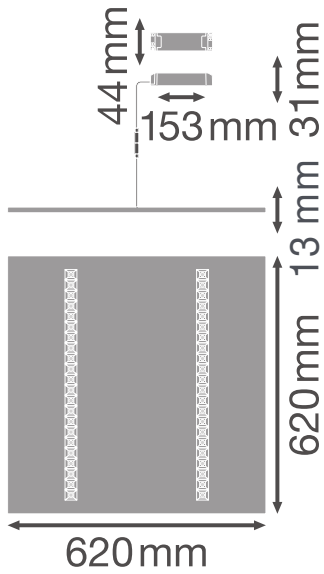

PRODUCT DATASHEET

PANEL INDV 625 33 W 4000K

PANEL IndiviLED® 625 | Square recessed luminaire with IndiviLED® optics, 625mm

GERMAN
DESIGN
AWARD
NOMINEE
2019

Areas of application

- Direct replacement for luminaires with fluorescent lamps
- Corridors
- Offices
- Conference rooms
- Reception areas
- Foyers
- Elevators
- Suitable for recessed ceiling systems with grid size of 625 x 625 mm

Photometrical data

Luminous flux	4000 lm
Luminous efficacy	120 lm/W
Color temperature	4000 K
Light color (designation)	Cool White
Color rendering index Ra	≥ 80
Standard deviation of color matching	3 sdcn
Low flicker	Yes
Flickering metric (Pst LM)	-
Stroboscope effect metric (SVM)	-
Photobiological safety group acc. to EN62778	RG1
Beam angle	70 °
UGR	< 16

LDC typ cone

LDC typ polar

Dimensions & Weight

Length	620.00 mm
Width	620.00 mm
Height	13.00 mm
Product weight	3600.00 g

Materials & Colors

Product color	White
Housing color	White
Body material	Steel
Cover material	Polycarbonate (PC)
Light emitting surface material	Polycarbonate (PC)
Glow Wire Test according to IEC 60695-2-12	850 °C
Mercury content	0.0 mg

Application & Mounting

Ambient temperature range	-20...+45 °C
Type of connection	Screw terminal, 2-Pole (L,N)
Type of protection	IP40
Protection class IK (shock resistance)	IK08
Dimmable	No
Mounting type	Recessed
Mounting location	Ceiling
Application environment	Indoor
Mounting length	600,0 mm
Mounting width	600,0 mm
Mounting depth	50,0 mm