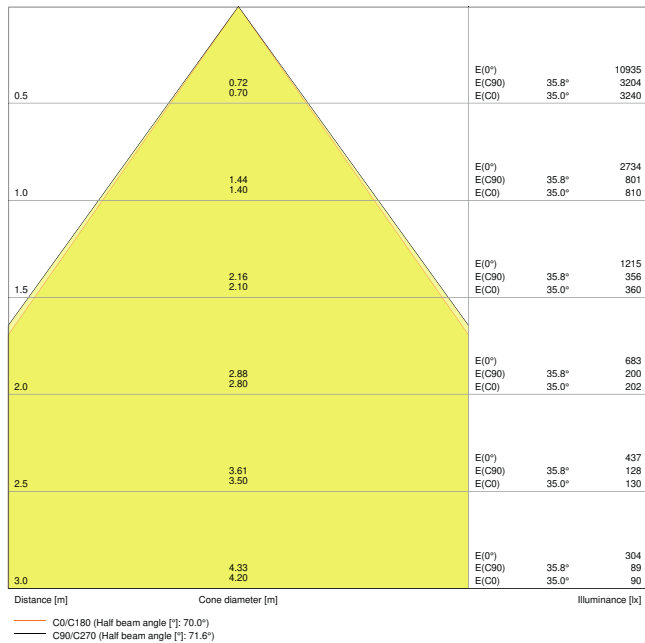

Product features

- Each LED with individual lens and reflector for UGR < 16 and homogenous light distribution
- Lifetime (L80/B50): up to 50,000 h (at 25 °C)
- Metal housing, polycarbonate (PC) lenses and reflectors
- Luminous flux: up to 4,000 lm
- Luminous efficacy: up to 120 lm/W

- Initial color consistency: 3 SDCM
- Glow Wire Test according to IEC 60695-2-12: 850 °C
- Luminaire versions with IoT-ready DALI-2 driver or IoT Zigbee 3.0 technology available

TECHNICAL DATA

Electrical data

Photometrical data

Luminous flux	4000 lm
Luminous efficacy	120 lm/W
Color temperature	4000 K
Light color (designation)	Cool White
Color rendering index Ra	≥ 80
Standard deviation of color matching	3 sdcn
Low flicker	Yes
Flickering metric (Pst LM)	-
Stroboscope effect metric (SVM)	-
Photobiological safety group acc. to EN62778	RG1
Beam angle	70 °
UGR	< 16

LDC typ cone

LDC typ polar

Dimensions & Weight

Length	620.00 mm
Width	620.00 mm
Height	13.00 mm
Product weight	3600.00 g

Materials & Colors

Product color	White
Housing color	White
Body material	Steel
Cover material	Polycarbonate (PC)
Light emitting surface material	Polycarbonate (PC)
Glow Wire Test according to IEC 60695-2-12	850 °C
Mercury content	0.0 mg