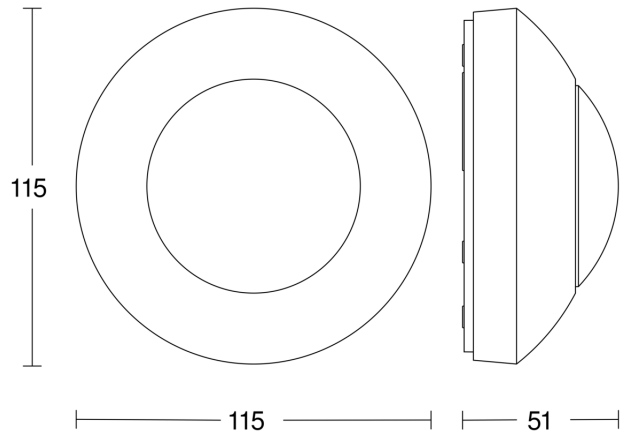

IS 2360 ECO 7m

white

EAN 4007841 006556

Article number 006556

Technical specifications

Type	Motion detectors
Dimensions (Ø x H)	115 x 51 mm
Mains power supply	230 V / 50 – 60 Hz
Sensor Technology	passive infrared
Application, place	Outdoors, Indoors
Installation site	ceiling
Installation	Surface wiring
Mounting height	2,00 – 4,00 m
Reach, radial	Ø 3 m (7 m ²)
Reach, tangential	Ø 7 m (38 m ²)
Detection angle	360 °
Angle of aperture	180 °
Switching zones	664 switching zones
Optimum mounting height	2,8 m
Mechanical scalability	No
Sneak-by guard	Yes
Capability of masking out individual segments	Yes
Electronic scalability	No
Twilight setting TEACH	No
Twilight setting	2 – 2000 lx
Time setting	8 s – 35 Min.
Output	2000 W
Switching output 1, resistive	2000 W
Switching output 1, number of LEDs / fluorescent lamps	6 pcs.
Fluorescent lamps, electronic ballast	1500 W

IS 2360 ECO 7m

white

EAN 4007841 006556

Article number 006556

Detection Zone

Mögliche Montagehöhe: 2,00 m – 4,00 m

Orange: radial

Schwarz: tangential

Dimension Drawing

Circuit diagram