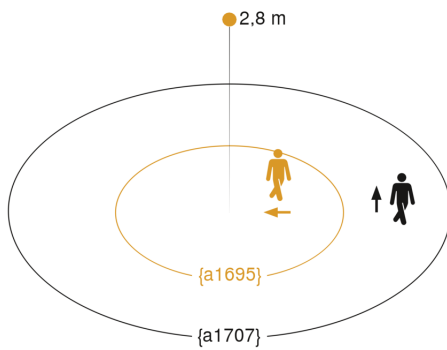

IS 2360 ECO 7m

white

EAN 4007841 006556

Article number 006556

Technical specifications

Type	Motion detectors
Dimensions (Ø x H)	115 x 51 mm
Mains power supply	230 V / 50 – 60 Hz
Sensor Technology	passive infrared
Application, place	Outdoors, Indoors
Installation site	ceiling
Installation	Surface wiring
Mounting height	2,00 – 4,00 m
Reach, radial	Ø 3 m (7 m ²)
Reach, tangential	Ø 7 m (38 m ²)
Detection angle	360 °
Angle of aperture	180 °
Switching zones	664 switching zones
Optimum mounting height	2,8 m
Mechanical scalability	No
Sneak-by guard	Yes
Capability of masking out individual segments	Yes
Electronic scalability	No
Twilight setting TEACH	No
Twilight setting	2 – 2000 lx
Time setting	8 s – 35 Min.
Output	2000 W
Switching output 1, resistive	2000 W
Switching output 1, number of LEDs / fluorescent lamps	6 pcs.
Fluorescent lamps, electronic ballast	1500 W

IS 2360 ECO 7m

white

EAN 4007841 006556

Article number 006556

Detection Zone

Mögliche Montagehöhe: 2,00 m – 4,00 m

Orange: radial

Schwarz: tangential

Dimension Drawing

Circuit diagram