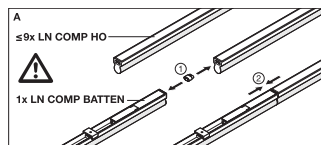

DOWNLOAD DATA

UGR file (UGR table)

LOGISTICAL DATA

Product code	Packaging unit (Pieces/Unit)	Dimensions (length x width x height)	Gross weight	Volume
4058075099746	Shipping box 25	1,218 mm x 242 mm x 175 mm	8870.00 g	51.58 dm³

The mentioned product code describes the smallest quantity unit which can be ordered. One shipping unit can contain one or more single products. When placing an order, for the quantity please enter single or multiples of a shipping unit.

ADDITIONAL CATALOG INFORMATION

References / Links

– For Guarantee see www.ledvance.com/guarantee

DISCLAIMER

Subject to change without notice. Errors and omission excepted. Always make sure to use the most recent release.