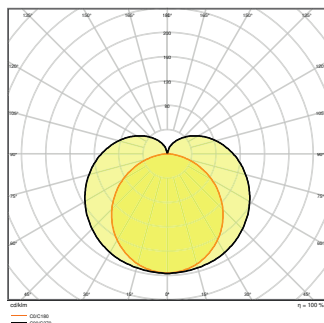

Photometrical data

Luminous flux	2000 lm
Luminous efficacy	100 lm/W
Color temperature	3000 K
Light color (designation)	Warm White
Color rendering index Ra	> 80
Standard deviation of color matching	< 5 sdc <sub>m</sub>
Photobiological safety group acc. to EN62778	RG0
Beam angle	140 °

### Dimensions & Weight

Length	1175.00 mm
Width	27.00 mm
Height	38.00 mm
Product weight	240.00 g