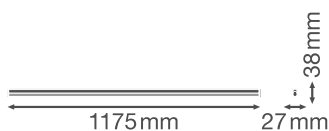

### Product features

- Replacement for traditional T8 luminaires
- Wiring at back side of luminaire
- Translucent end caps

- Connectible at the beginning of a light line with Linear Compact High Output luminaire
- Versions with luminous flux 1000...2500 lm available
- 3 different lengths available
- High luminous efficacy: up to 100 lm/W
- Glow Wire Test according to IEC 60695-2-12: 850 °C

Photometrical data

Luminous flux	2000 lm
Luminous efficacy	100 lm/W
Color temperature	3000 K
Light color (designation)	Warm White
Color rendering index Ra	> 80
Standard deviation of color matching	< 5 sdc <sub>m</sub>
Photobiological safety group acc. to EN62778	RG0
Beam angle	140 °

### Dimensions & Weight

Length	1175.00 mm
Width	27.00 mm
Height	38.00 mm
Product weight	240.00 g