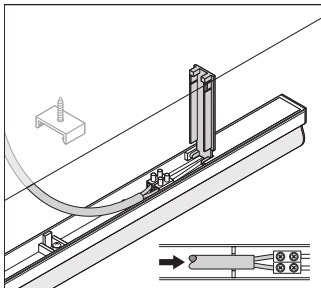

DOWNLOAD DATA

UGR file (UGR table)

LOGISTICAL DATA

Product code	Packaging unit (Pieces/Unit)	Dimensions (length x width x height)	Gross weight	Volume
4058075099746	Shipping box 25	1,218 mm x 242 mm x 175 mm	8870.00 g	51.58 dm³

The mentioned product code describes the smallest quantity unit which can be ordered. One shipping unit can contain one or more single products. When placing an order, for the quantity please enter single or multiples of a shipping unit.

ADDITIONAL CATALOG INFORMATION

References / Links

– For Guarantee see www.ledvance.com/guarantee

DISCLAIMER

Subject to change without notice. Errors and omission excepted. Always make sure to use the most recent release.