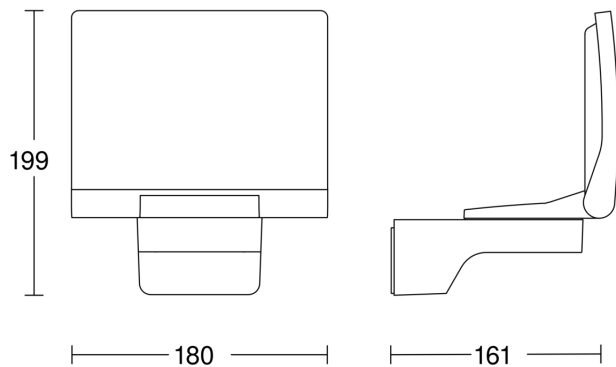

LED floodlight without sensor - Professional Line

XLED PRO 240

V2 black

EAN 4007841 068097

Article number 068097

Dimension Drawing