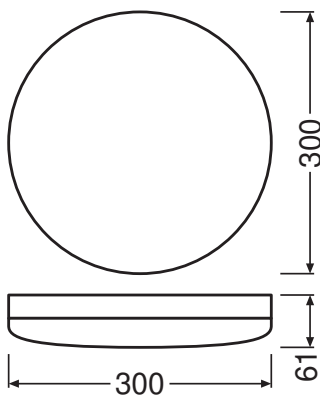

### Photometrical data

Luminous flux	1920 lm
Luminous efficacy	80 lm/W
Color temperature	4000 K
Light color (designation)	Cool White
Color rendering index Ra	> 80
Standard deviation of color matching	$\leq 4$ sdc <sub>m</sub>
Low flicker	Yes
Flickering metric (Pst LM)	-
Stroboscope effect metric (SVM)	-
Photobiological safety group acc. to EN62778	RG0
Beam angle	120 °

0.5	1.58 1.56	E(0°) 2480 E(C90) 192 E(C0) 194
1.0	3.15 3.13	E(0°) 620 E(C90) 48 E(C0) 49
1.5	4.73 4.69	E(0°) 276 E(C90) 21 E(C0) 22
2.0	6.30 6.25	E(0°) 155 E(C90) 12 E(C0) 12
2.5	7.88 7.82	E(0°) 99 E(C90) 8 E(C0) 8
3.0	9.45 9.38	E(0°) 69 E(C90) 5 E(C0) 5
Distance [m]	Cone diameter [m]	Illuminance [lx]
— C0/C180 (Half beam angle [°]: 114.8°) — C90/C270 (Half beam angle [°]: 115.2°)		

### Dimensions & Weight

Diameter	300.00 mm
Height	61.00 mm
Product weight	940.00 g