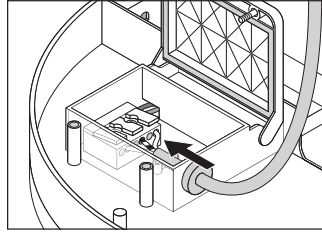

References / Links

- For Guarantee see www.ledvance.com/guarantee

DISCLAIMER

Subject to change without notice. Errors and omission excepted. Always make sure to use the most recent release.