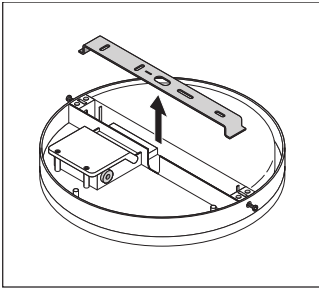

References / Links

- For Guarantee see www.ledvance.com/guarantee

DISCLAIMER

Subject to change without notice. Errors and omission excepted. Always make sure to use the most recent release.