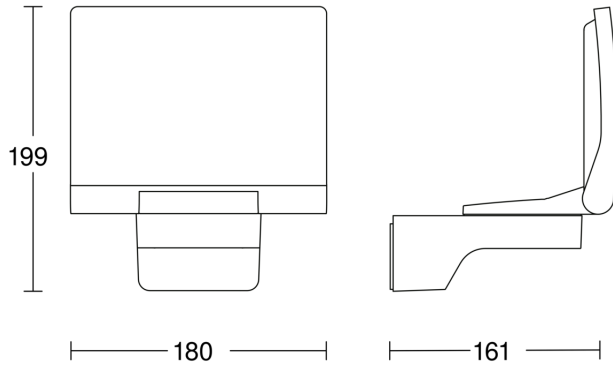

XLED PRO 240

V2 Anthracite

EAN 4007841 068080

Article number 068080

Dimension Drawing