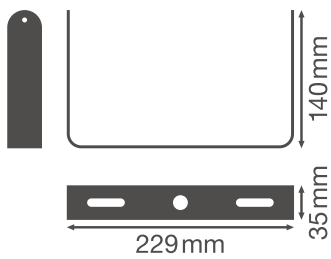

PRODUCT DATASHEET

HIGH BAY VALUE BRACKET 200 W

HIGH BAY VALUE BRACKET | Mounting accessory for HIGH BAY VALUE luminaires

Product features

- Brackets made of black steel
- Adjustable swivel angle: $\pm 60^\circ$

TECHNICAL DATA

Dimensions & Weight

Length	229.0 mm
Width	35,0 mm
Height	140,0 mm
Product weight	323.00 g

Materials & Colors

Product color	Black
---------------	-------

Certificates & Standards

Luminaire with limited surface temperature, "D sign"	No
--	----

DOWNLOAD DATA

DOWNLOAD DATA

Tender documents

LOGISTICAL DATA

Product code	Packaging unit (Pieces/Unit)	Dimensions (length x width x height)	Gross weight	Volume
4058075423404	Shipping box 5	218 mm x 153 mm x 247 mm	2027.00 g	8.24 dm ³