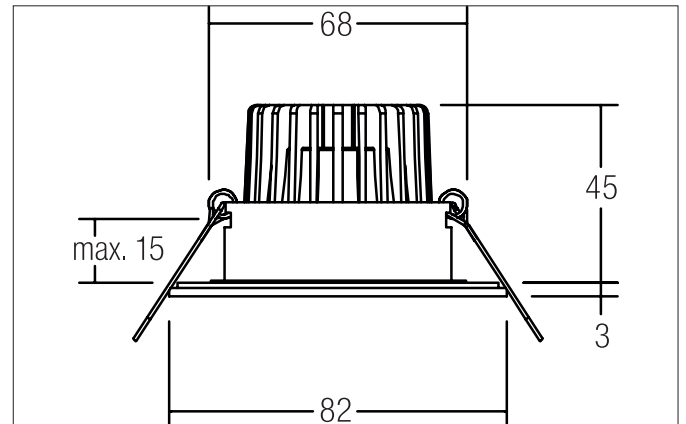

BB15 LED recessed downlight set BB15, V4A, IP54, on/off
 Artikel-Nr. 38375423

Licht.
Für Generationen.

Tender

LED recessed downlight set BB15, V4A, IP54, on/off, stainless steel, round. In a compact design, for installation in tool-less rapid assembly systems. Set including a converter for 230-V mains voltage, on/off switchable, dimensions of converter: L 68 x W 35 x H 21 mm . Mounting method: Recessed mounting, Place of installation: Ceiling-mounted, Material:, Degree of protection: according to DIN EN 60529 IP54*, Protection class: (EN 61140) II, Voltage: 230V AC 50Hz, Power: 6W, Amount of light sources / fittings: 1.0 Qty, Luminous flux: 680lm, Colour temperature: 3.000 K, Light colour : White, Beam angle: 38°, Adjustability: Not adjustable, With control gear: Yes, Control: on/off.

Article data	
Artikel-Nr.	38375423
GTIN	4251433916895
Series name	BB15
Kurzbeschreibung	LED recessed downlight set BB15, V4A, IP54, on/off
Material	Stainless steel / Aluminium / Glass
Colour	Stainless steel
Type of surface	Matt
Shape	round
Outer diameter	82 mm
Built-in diameter	68 mm
Installation depth	45 mm
weight	0.244 kg

BB15 LED recessed downlight set BB15, V4A, IP54, on/off

Artikel-Nr. 38375423

Licht.
Für Generationen.

Lighting technology	
Colour temperature	3000 K
Light colour	White
Light output	Direct
Luminous flux	680 lm
System efficiency	113 lm/W
Colour rendering	CRI > 80
Reflector	High-gloss
Beam angle	38 °
Light sharing	Symmetric

Packing data	
Gross weight	0.28 kg
Length of packaging	95 mm
Packaging width	75 mm
Packaging height	95 mm