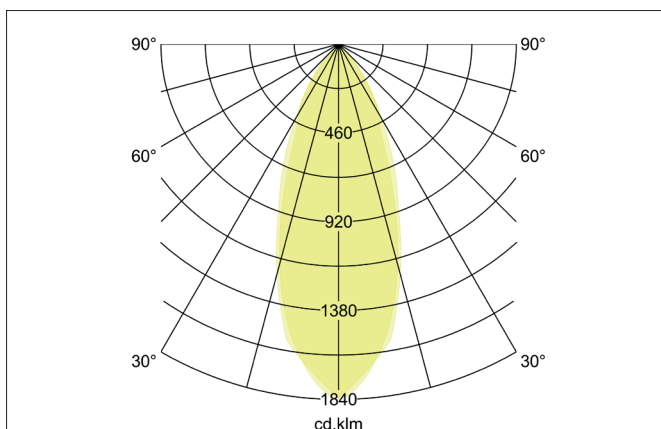

BB15 LED recessed downlight set BB15, V4A, IP54, on/off
 Artikel-Nr. 38375423

Licht.
Für Generationen.

Tender

LED recessed downlight set BB15, V4A, IP54, on/off, stainless steel, round. In a compact design, for installation in tool-less rapid assembly systems. Set including a converter for 230-V mains voltage, on/off switchable, dimensions of converter: L 68 x W 35 x H 21 mm . Mounting method: Recessed mounting, Place of installation: Ceiling-mounted, Material:, Degree of protection: according to DIN EN 60529 IP54*, Protection class: (EN 61140) II, Voltage: 230V AC 50Hz, Power: 6W, Amount of light sources / fittings: 1.0 Qty, Luminous flux: 680lm, Colour temperature: 3.000 K, Light colour : White, Beam angle: 38°, Adjustability: Not adjustable, With control gear: Yes, Control: on/off.

Article data	
Artikel-Nr.	38375423
GTIN	4251433916895
Series name	BB15
Kurzbeschreibung	LED recessed downlight set BB15, V4A, IP54, on/off
Material	Stainless steel / Aluminium / Glass
Colour	Stainless steel
Type of surface	Matt
Shape	round
Outer diameter	82 mm
Built-in diameter	68 mm
Installation depth	45 mm
weight	0.244 kg

Packing data	
Gross weight	0.28 kg
Length of packaging	95 mm
Packaging width	75 mm
Packaging height	95 mm