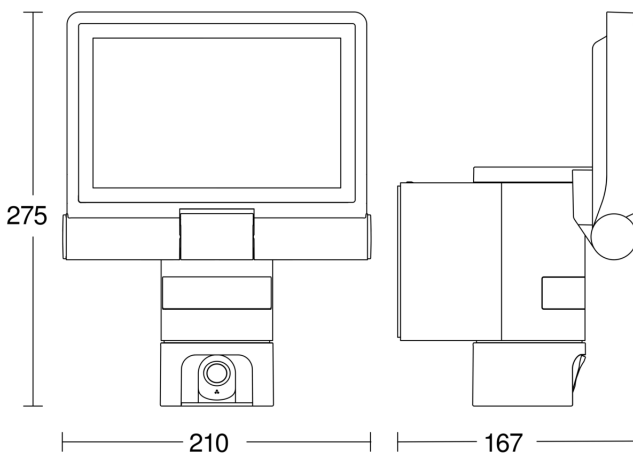

Reach, radial	r = 2 m (6 m ²)
Reach, tangential	r = 10 m (157 m ²)
Continuous light	selectable
Photo-cell controller	Yes
Twilight setting	10 – 10000 lx
Time setting	60 s – 15 Min.
Basic light level function	Yes
Basic light level function time	all night
Main light adjustable	30 - 100 %
Functions	intercom system, Camera
Soft light start	No
Impact resistance	IK03
IP-rating	IP44
Protection class	I
Ambient temperature	-10 – 40 °C
Housing material	Aluminium
Cover material	Glass transparent
Manufacturer's Warranty	3 years
Settings via	Wi-Fi
Installation site	wall
Version	Anthracite
PU1, EAN	4007841065294

Detection Zone

Mögliche Montagehöhe: 1,80 m – 2,00 m

Orange: radial

Schwarz: tangential

Dimension Drawing

Sensor-switched LED floodlight

XLED CAM 1 SC

Anthracite