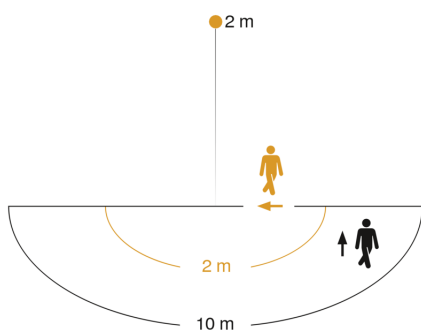

XLED CAM 1 SC

Anthracite

EAN 4007841 065294

Article number 065294

Technical specifications

Dimensions (L x W x H)	167 x 210 x 275 mm
Mains power supply	220 – 240 V / 50 – 60 Hz
Sensor Technology	passive infrared
Output	21 W
Interconnection	No
Vernetzung via: Connect Bluetooth Mesh	Wi-Fi
Lichtstrom Gesamtprodukt	2310 lm
Stroboskop-Effekt (SVM)	0,3 SVM
Gesamtprodukt Effizienz	110 lm/W
Colour temperature	3000 K
Colour variation LED	SDCM3
Colour Rendering Index	= 80
With lamp	Yes, LED lamp
Lamp	LED cannot be replaced
LED life expectancy (max. °C)	50000 h
Base	without
LED cooling system	Passive Thermo Control
With motion detector	Yes
Detection angle	180 °
Angle of aperture	45 °
Capability of masking out individual segments	No
Electronic scalability	Yes
Mechanical scalability	No

Reach, radial	r = 2 m (6 m ²)
Reach, tangential	r = 10 m (157 m ²)
Continuous light	selectable
Photo-cell controller	Yes
Twilight setting	10 – 10000 lx
Time setting	60 s – 15 Min.
Basic light level function	Yes
Basic light level function time	all night
Main light adjustable	30 - 100 %
Functions	intercom system, Camera
Soft light start	No
Impact resistance	IK03
IP-rating	IP44
Protection class	I
Ambient temperature	-10 – 40 °C
Housing material	Aluminium
Cover material	Glass transparent
Manufacturer's Warranty	3 years
Settings via	Wi-Fi
Installation site	wall
Version	Anthracite
PU1, EAN	4007841065294

Detection Zone

Mögliche Montagehöhe: 1,80 m – 2,00 m

Orange: radial

Schwarz: tangential

Dimension Drawing

Sensor-switched LED floodlight

XLED CAM 1 SC

Anthracite