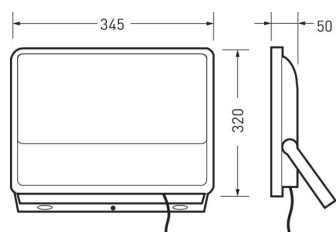

2390 AM9R/20000-740 1G1W ET

TOC: 7631140

Product description

Luminaire type

LED floodlight for planar lighting and accent lighting.

Mounting methods

Pivotable fixing bracket for suspended and vertical mounting. Recommended installation height for post installation: ca. 12 - 14 m.

Optical system

Optical system consists of a PC lens optic. Cover of light emission aperture of clear non-laminated safety glass. With asymmetrical medium-wide light intensity distribution.

LED system

Luminaire luminous flux 20000 lm, connected load 180,00 W, luminous efficiency of luminaire 111 lm/W. Light colour neutral white, correlated colour temperature (CCT) 4000 K, general colour rendering index (CRI) $R_a > 70$. Mean rated service life $L_{65} (t_q 25\text{ }^\circ\text{C}) = 50,000\text{ h}$.

Luminaire body

Spotlight body of die-cast aluminium. Colour black, similar to RAL 9005, highly weather resistant, powder-coated. Dimensions (L x W): 320 mm x 345 mm, luminaire height 50 mm.

Electrical connection

The luminaire is connected without opening the luminaire body by means of the connection cable routed to the outside (800 mm).

Electrical version

With electronic transformer, switchable. The luminaire complies with fundamental requirements of applicable EU regulations and product safety legislation and bears the CE symbol. The luminaire is also ENEC-certified by an independent testing authority.

Light management

A motion sensor/brightness sensor can be combined with the spotlight as an optional accessory without tools.

Product features and key data

Luminaire type	LED floodlight for planar lighting and accent lighting.
Mounting method	Posts outdoor|Aligned assembly outdoor|Surface-mounting
Luminaire optic	Optical system consists of a PC lens optic.
Connected load	180 W
Colour temperature	4.000 K
Rated luminous flux	20.000 lm
Luminous efficacy	111 lm/W
Service life	$L_{65} (25\text{ }^\circ\text{C}) = 50.000\text{ h}$
Colour rendering index	70
Colour tolerance	5 SDCM
Photobiological class	Group 1 - no risk
Luminaire colour	RAL9005 Jet black
Luminaire body	Spotlight body of die-cast aluminium.
Electrical version	With electronic transformer, switchable.