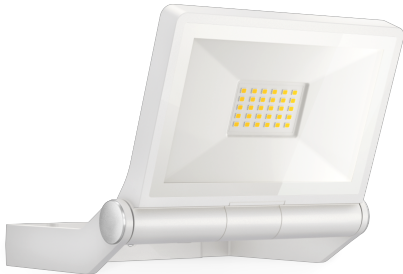

LED floodlight without sensor

XLED ONE

white

EAN 4007841 065218

Article number 065218

LED

long life LED
50.000 h

3000 K

3000K
warm-white

IP44

Panel 180° vertical

energy saving

ideal 2 m

indoor/outdoor
light

3 years

manufacturer's
warranty
steinel.de/garantie3y

CE

Light source not
exchangeable

Function description

Astonishingly efficient. Extra-long service life. The XLED ONE wall and ceiling spot impresses with modern LED technology and provides 3000 K and 2050 lm of warm white light from an energy-saving 17,8 W. The aluminium panel can be tilted through 180°. With high-quality and powerful reflector as well as long-life LEDs (30 years).

Technical specifications

Dimensions (L x W x H)	173 x 229 x 195 mm
Mains power supply	220 – 240 V / 50 – 60 Hz
Output	17,8 W
Lichtstrom Gesamtprodukt	2050 lm
Efficiency (without shade/diffuser)	110 lm/W
Gesamtprodukt Effizienz	115 lm/W
Colour temperature	3000 K
Colour variation LED	SDCM3
Colour Rendering Index	80-89
With lamp	Yes, STEINEL LED system
Lamp	LED cannot be replaced
LED life expectancy (max. °C)	50000 h
LED life expectancy (25 °C)	> 36000 h
Drop in luminous flux in accordance with LM80	L70B10