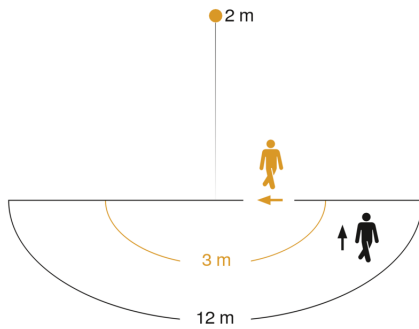

Technical specifications

Dimensions (L x W x H)	222 x 259 x 215 mm
Mains power supply	220 – 240 V / 50 – 60 Hz
Sensor Technology	passive infrared
Output	42,6 W
Lichtstrom Gesamtprodukt	4200 lm
Gesamtprodukt Effizienz	99 lm/W
Colour temperature	3000 K
Colour variation LED	SDCM3
Colour Rendering Index	80-89
With lamp	Yes, STEINEL LED system
Lamp	LED cannot be replaced
LED life expectancy (max. °C)	50000 h
LED life expectancy (25 °C)	> 36000 h
Drop in luminous flux in accordance with LM80	L70B10
Base	without
LED cooling system	Passive Thermo Control
With motion detector	Yes
Detection angle	180 °

Capability of masking out individual segments	Yes
Electronic scalability	No
Mechanical scalability	No
Reach, radial	r = 3 m (14 m ²)
Reach, tangential	r = 12 m (226 m ²)
Photo-cell controller	Yes
Twilight setting	2 – 2000 lx
Time setting	8 s – 35 Min.
Basic light level function	No
IP-rating	IP44
Protection class	I
Ambient temperature	-20 – 40 °C
Housing material	Aluminium
Manufacturer's Warranty	3 years
Settings via	Potentiometers
Installation site	wall, ceiling
Version	Anthracite
PU1, EAN	4007841065263

Sensor-switched LED floodlight

XLED ONE XL S

Anthracite

EAN 4007841 065263

Article number 065263

Detection Zone

Mögliche Montagehöhe: 1,80 m – 3,00 m

Orange: radial

Schwarz: tangential

Dimension Drawing