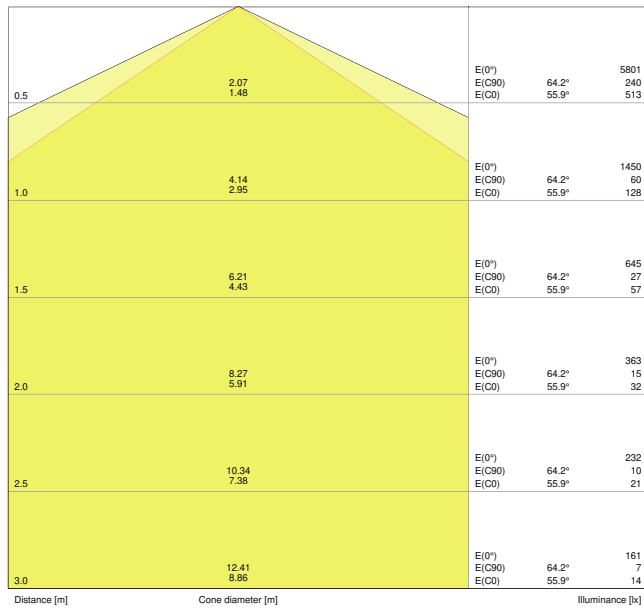

### Product features

- High luminous efficacy: up to 120 lm/W
- Type of protection: IP66
- Beam angle: 120°
- Through-wiring 3x1.5mm<sup>2</sup> already installed

- Polycarbonate housing

---

### Photometrical data

Luminous flux	5400 lm
Luminous efficacy	120 lm/W
Color temperature	6500 K
Light color (designation)	Cool Daylight
Color rendering index Ra	> 80
Standard deviation of color matching	$\leq 5$ sdc <sub>m</sub>
Flickering metric (Pst LM)	-
Stroboscope effect metric (SVM)	-
Photobiological safety group acc. to EN62778	RG0
Beam angle	120 °