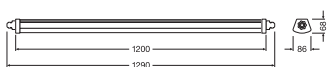

### Photometrical data

Luminous flux	5400 lm
Luminous efficacy	120 lm/W
Color temperature	6500 K
Light color (designation)	Cool Daylight
Color rendering index Ra	> 80
Standard deviation of color matching	$\leq 5$ sdc <sub>m</sub>
Flickering metric (Pst LM)	-
Stroboscope effect metric (SVM)	-
Photobiological safety group acc. to EN62778	RG0
Beam angle	120 °

LDC typ cone

LDC typ polar

Dimensions & Weight

Length	1290.00 mm
Width	86.00 mm
Height	68.00 mm
Product weight	1160.00 g

Materials & Colors

Product color	Gray
Housing color	Gray
Body material	Polycarbonate (PC)
Cover material	Polycarbonate (PC)
Light emitting surface material	Polycarbonate (PC)