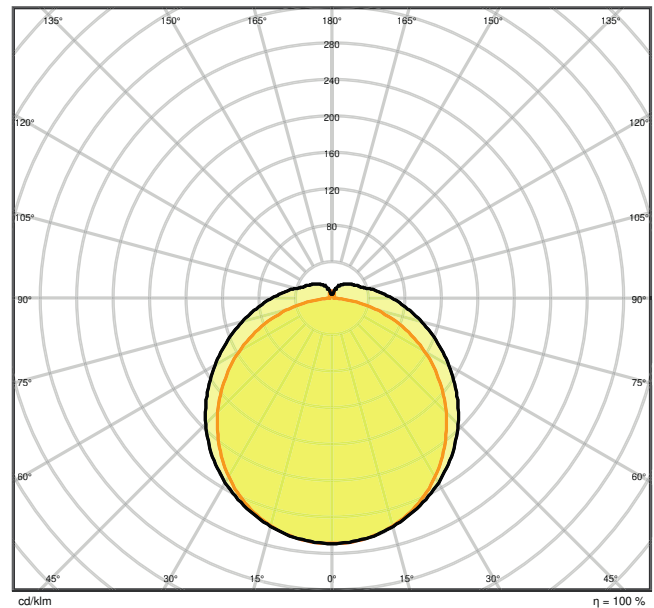

### Photometrical data

Luminous flux	5400 lm
Luminous efficacy	120 lm/W
Color temperature	6500 K
Light color (designation)	Cool Daylight
Color rendering index Ra	> 80
Standard deviation of color matching	$\leq 5$ sdc <sub>m</sub>
Flickering metric (Pst LM)	-
Stroboscope effect metric (SVM)	-
Photobiological safety group acc. to EN62778	RG0
Beam angle	120 °

LDC typ cone

LDC typ polar

Dimensions & Weight

Length	1290.00 mm
Width	86.00 mm
Height	68.00 mm
Product weight	1160.00 g

Materials & Colors

Product color	Gray
Housing color	Gray
Body material	Polycarbonate (PC)
Cover material	Polycarbonate (PC)
Light emitting surface material	Polycarbonate (PC)