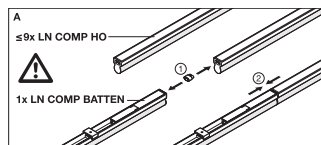

DOWNLOAD DATA

UGR file (UGR table)

LOGISTICAL DATA

Product code	Packaging unit (Pieces/Unit)	Dimensions (length x width x height)	Gross weight	Volume
4058075099708	Shipping box 25	618 mm x 242 mm x 175 mm	4824.00 g	26.17 dm³

The mentioned product code describes the smallest quantity unit which can be ordered. One shipping unit can contain one or more single products. When placing an order, for the quantity please enter single or multiples of a shipping unit.

ADDITIONAL CATALOG INFORMATION

References / Links

- For Guarantee see www.ledvance.com/guarantee

DISCLAIMER

Subject to change without notice. Errors and omission excepted. Always make sure to use the most recent release.