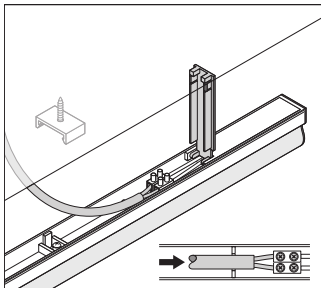

DOWNLOAD DATA

UGR file (UGR table)

LOGISTICAL DATA

Product code	Packaging unit (Pieces/Unit)	Dimensions (length x width x height)	Gross weight	Volume
4058075099708	Shipping box 25	618 mm x 242 mm x 175 mm	4824.00 g	26.17 dm³

The mentioned product code describes the smallest quantity unit which can be ordered. One shipping unit can contain one or more single products. When placing an order, for the quantity please enter single or multiples of a shipping unit.

ADDITIONAL CATALOG INFORMATION

References / Links

- For Guarantee see www.ledvance.com/guarantee

DISCLAIMER

Subject to change without notice. Errors and omission excepted. Always make sure to use the most recent release.