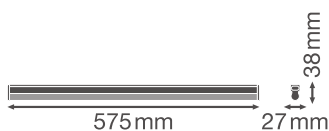

Product features

- Replacement for traditional T8 luminaires
- Wiring at back side of luminaire
- Translucent end caps

- Connectible at the beginning of a light line with Linear Compact High Output luminaire
- Versions with luminous flux 1000...2500 lm available
- 3 different lengths available
- High luminous efficacy: up to 100 lm/W
- Glow Wire Test according to IEC 60695-2-12: 850 °C

TECHNICAL DATA

Electrical data

Nominal wattage	10.00 W
Nominal voltage	220...240 V
Mains frequency	50...60 Hz
Nominal current	83 mA
Inrush current	10.8 A
Inrush current time T_{h50}	150 μ s
Max. no. of lum. on circuit break. B16 A	69
Max. no. of lum. on circuit break. C10 A	54
Max. no. of lum. on circuit break. C16 A	87
Power factor λ	> 0.50
Total harmonic distortion	< 30 %
Protection class	II
Operating mode	Integrated LED driver

Photometrical data

Luminous flux	1000 lm
Luminous efficacy	100 lm/W
Color temperature	3000 K
Light color (designation)	Warm White
Color rendering index Ra	> 80
Standard deviation of color matching	< 5 sdc _m
Photobiological safety group acc. to EN62778	RG0
Beam angle	140 °

Dimensions & Weight

Length	575.00 mm
Width	27.00 mm
Height	38.00 mm
Product weight	140.00 g

Materials & Colors

Product color	White
Housing color	White
Body material	Polycarbonate (PC)
Cover material	Polycarbonate (PC)
Light emitting surface material	Polycarbonate (PC)
Glow Wire Test according to IEC 60695-2-12	850 °C
Mercury content	0.0 mg