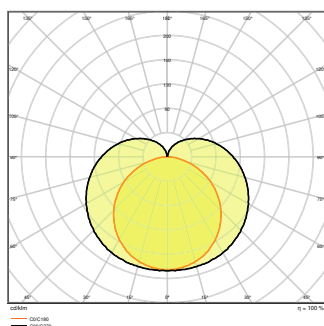

Photometrical data

Luminous flux	1000 lm
Luminous efficacy	100 lm/W
Color temperature	3000 K
Light color (designation)	Warm White
Color rendering index Ra	> 80
Standard deviation of color matching	< 5 sdc _m
Photobiological safety group acc. to EN62778	RG0
Beam angle	140 °

Dimensions & Weight

Length	575.00 mm
Width	27.00 mm
Height	38.00 mm
Product weight	140.00 g

Materials & Colors

Product color	White
Housing color	White
Body material	Polycarbonate (PC)
Cover material	Polycarbonate (PC)
Light emitting surface material	Polycarbonate (PC)
Glow Wire Test according to IEC 60695-2-12	850 °C
Mercury content	0.0 mg