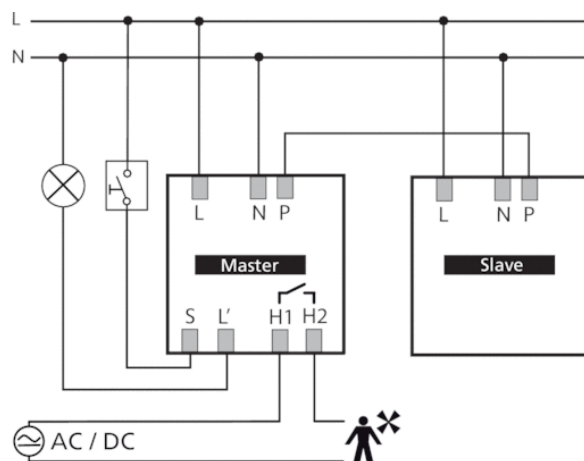

Connection example