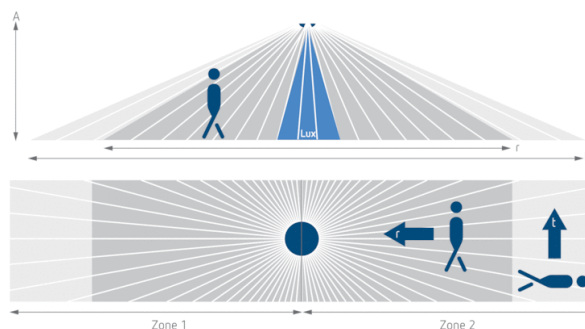

## Description

- Passive infrared presence detector for ceiling mounting
- Square detection area for corridors and storage areas
- Detection area with 2 individually connectable and disconnectable detection zones, each 15 x 5 m (total 30 x 5 m)
- Test mode for checking function and detection area
- Extension of detection area via Master/Slave or Master/Master switching, a maximum of 10 detectors can be switched in parallel with each other
- Ceiling installation in flush-mounted socket
- Ceiling installation also possible with surface-mounted frame
- User remote control theSenda S, management remote control SendaPro (optional)

## Technical data

Operating voltage	110 – 230 V AC
Frequency	50 – 60 Hz
Installation height	2 – 6 m
Minimum height	> 1,7 m
Installation type	Ceiling installation
Colour	White
Power consumption	ca. 0,1 W
Light measurement	Mixed light measurement
Type of connection	Screw terminals
Max. cable cross section	max. 2 x 2,5 mm <sup>2</sup>
Size of concealed housing	Ø 55 mm (NIS, PMI)
Detection range	150 m <sup>2</sup> (30,0 x 5 m)
Ambient temperature	-15 °C ... +50 °C
Type of protection	IP 54 (when fitted)

### Detection range

Mounting height (A)	Head on to (r)	Diagonally (t)
2 m	56 m <sup>2</sup>   16 m x 3,5 m	56 m <sup>2</sup>   16 m x 3,5 m
2,5 m	72 m <sup>2</sup>   18 m x 4 m	88 m <sup>2</sup>   22 m x 4 m
3 m	90 m <sup>2</sup>   20 m x 4,5 m	135 m <sup>2</sup>   30 m x 4,5 m
3,5 m	100 m <sup>2</sup>   20 m x 5 m	150 m <sup>2</sup>   30 m x 5 m
4 m	100 m <sup>2</sup>   20 m x 5 m	150 m <sup>2</sup>   30 m x 5 m
4,5 m	100 m <sup>2</sup>   20 m x 5 m	150 m <sup>2</sup>   30 m x 5 m
5 m	100 m <sup>2</sup>   20 m x 5 m	150 m <sup>2</sup>   30 m x 5 m
5,5 m	100 m <sup>2</sup>   20 m x 5 m	150 m <sup>2</sup>   30 m x 5 m
6 m	100 m <sup>2</sup>   20 m x 5 m	150 m <sup>2</sup>   30 m x 5 m