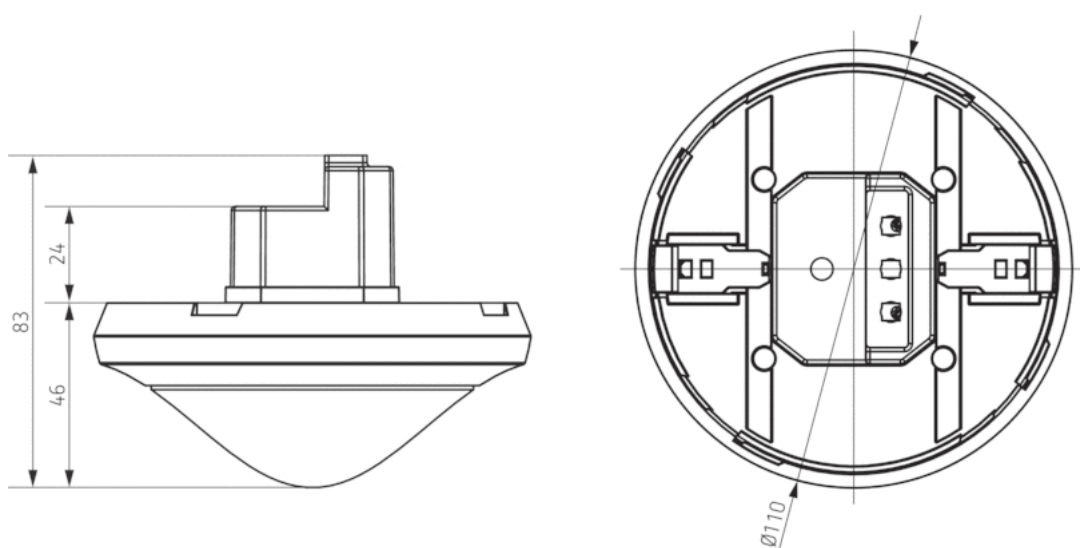

## Description

- Passive infrared presence detector for ceiling mounting
- Square detection area for corridors and storage areas
- Detection area with 2 individually connectable and disconnectable detection zones, each 15 x 5 m (total 30 x 5 m)
- Test mode for checking function and detection area
- Extension of detection area via Master/Slave or Master/Master switching, a maximum of 10 detectors can be switched in parallel with each other
- Ceiling installation in flush-mounted socket
- Ceiling installation also possible with surface-mounted frame
- User remote control theSenda S, management remote control SendaPro (optional)

## Technical data

Operating voltage	110 – 230 V AC
Frequency	50 – 60 Hz
Installation height	2 – 6 m
Minimum height	> 1,7 m
Installation type	Ceiling installation
Colour	White
Power consumption	ca. 0,1 W
Light measurement	Mixed light measurement
Type of connection	Screw terminals
Max. cable cross section	max. 2 x 2,5 mm <sup>2</sup>
Size of concealed housing	Ø 55 mm (NIS, PMI)
Detection range	150 m <sup>2</sup> (30,0 x 5 m)
Ambient temperature	-15 °C ... +50 °C
Type of protection	IP 54 (when fitted)

### Detection range

Mounting height (A)	Head on to (r)	Diagonally (t)
2 m	56 m <sup>2</sup>   16 m x 3,5 m	56 m <sup>2</sup>   16 m x 3,5 m
2,5 m	72 m <sup>2</sup>   18 m x 4 m	88 m <sup>2</sup>   22 m x 4 m
3 m	90 m <sup>2</sup>   20 m x 4,5 m	135 m <sup>2</sup>   30 m x 4,5 m
3,5 m	100 m <sup>2</sup>   20 m x 5 m	150 m <sup>2</sup>   30 m x 5 m
4 m	100 m <sup>2</sup>   20 m x 5 m	150 m <sup>2</sup>   30 m x 5 m
4,5 m	100 m <sup>2</sup>   20 m x 5 m	150 m <sup>2</sup>   30 m x 5 m
5 m	100 m <sup>2</sup>   20 m x 5 m	150 m <sup>2</sup>   30 m x 5 m
5,5 m	100 m <sup>2</sup>   20 m x 5 m	150 m <sup>2</sup>   30 m x 5 m
6 m	100 m <sup>2</sup>   20 m x 5 m	150 m <sup>2</sup>   30 m x 5 m

### Scale drawings