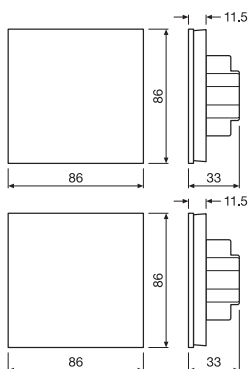

Product features

- Radio wall control Touch panel for controlling RGBW LED modules
- Output signal: 2.4 GHz
- Input voltage: 100...240 V

TECHNICAL DATA

Electrical data

Nominal wattage	23.00 W
Nominal voltage	100...240 V
Type of current	AC
Mains frequency	50...60 Hz

Dimensions & Weight

Length	86.00 mm
Width	86.00 mm
Height	33.00 mm
Product weight	230.00 g

Colors & materials

Product color	White
---------------	-------

Temperatures & operating conditions

Ambient temperature range	-30...+55 °C
---------------------------	--------------

Additional product data

Mounting location	Wall
-------------------	------

Capabilities

Dimmable	No
Overheating protection	No
Type of installation	Mounting/Wall
Transmitter range	30 m

Certificates & Standards

DOWNLOAD DATA	
	User instruction
	Catalogs

LOGISTICAL DATA

Product code	Packaging unit (Pieces/Unit)	Dimensions (length x width x height)	Gross weight	Volume
4058075435902	Shipping box 10	265 mm x 120 mm x 235 mm	2736.00 g	7.47 dm ³
4058075509832	Shipping box 40	500 mm x 280 mm x 260 mm	11592.00 g	36.40 dm ³