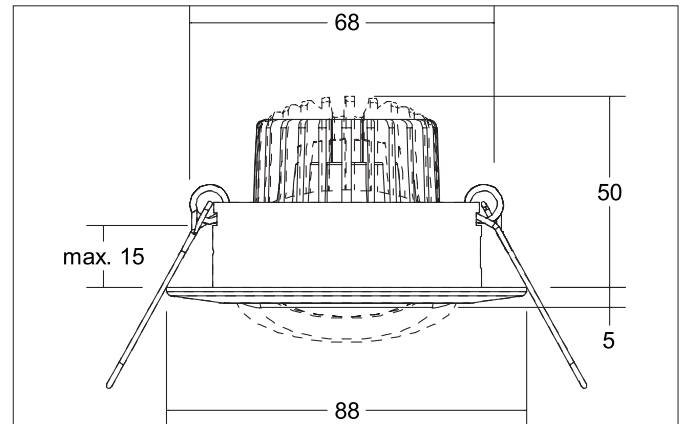

LED recessed spot set, phase dimmable

Artikel-Nr. 39141053

Licht.
Für Generationen.**Tender**

LED recessed spot set, phase dimmable, round. In a compact design, for installation in tool-less rapid assembly systems. Set including a converter for 230-V mains voltage, trailing-edge phase dimmable, dimensions of converter: L 110 x W 50 x H 19 mm. Mounting method: Recessed mounting, Place of installation: Ceiling-mounted, Material: Cast iron / Aluminium / Glass / Plastic, Degree of protection: according to DIN EN 60529 IP20, Protection class: (EN 61140) II, Voltage: 230V AC 50Hz, Power: 6W, Amount of light sources / fittings: 1.0 Qty, Luminous flux: 680lm, Colour temperature: 3.000 K, Light colour : White, Beam angle: 38°, Adjustability: Pivoted, With control gear: Yes, Control: Trailing-edge phase.

Article data	
Artikel-Nr.	39141053
GTIN	4251433950752
Kurzbeschreibung	LED recessed spot set, phase dimmable
Material	Aluminium / Glass
Type of surface	Glossy
Shape	round
Outer diameter	88 mm
Built-in diameter	68 mm
Installation depth	50 mm
weight	0.301 kg

LED recessed spot set, phase dimmable

Artikel-Nr. 39141053

Licht.
Für Generationen.

Lighting technology	
Colour temperature	3000 K
Light colour	White
Light output	Direct
Luminous flux	680 lm
System efficiency	113 lm/W
Colour rendering	CRI > 80
Reflector	High-gloss
Beam angle	38 °
Light sharing	Symmetric

Packing data	
Gross weight	0.358 kg
Length of packaging	100 mm
Packaging width	100 mm
Packaging height	100 mm