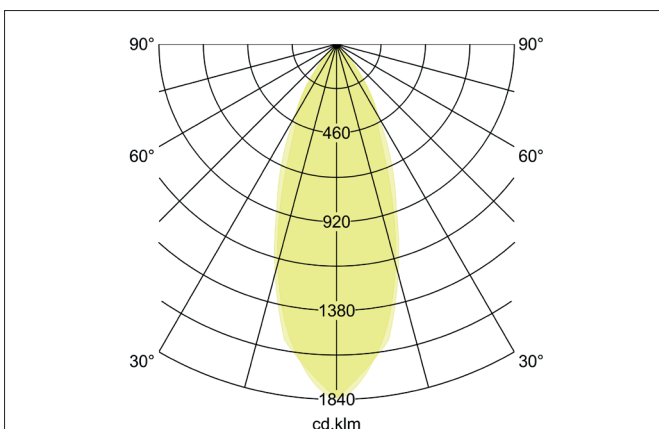

LED recessed spot set, phase dimmable

Artikel-Nr. 39141053

Licht.
Für Generationen.**Tender**

LED recessed spot set, phase dimmable, round. In a compact design, for installation in tool-less rapid assembly systems. Set including a converter for 230-V mains voltage, trailing-edge phase dimmable, dimensions of converter: L 110 x W 50 x H 19 mm. Mounting method: Recessed mounting, Place of installation: Ceiling-mounted, Material: Cast iron / Aluminium / Glass / Plastic, Degree of protection: according to DIN EN 60529 IP20, Protection class: (EN 61140) II, Voltage: 230V AC 50Hz, Power: 6W, Amount of light sources / fittings: 1.0 Qty, Luminous flux: 680lm, Colour temperature: 3.000 K, Light colour : White, Beam angle: 38°, Adjustability: Pivoted, With control gear: Yes, Control: Trailing-edge phase.

Article data	
Artikel-Nr.	39141053
GTIN	4251433950752
Kurzbeschreibung	LED recessed spot set, phase dimmable
Material	Aluminium / Glass
Type of surface	Glossy
Shape	round
Outer diameter	88 mm
Built-in diameter	68 mm
Installation depth	50 mm
weight	0.301 kg

LED recessed spot set, phase dimmable

Artikel-Nr. 39141053

Licht.
Für Generationen.

Lighting technology	
Colour temperature	3000 K
Light colour	White
Light output	Direct
Luminous flux	680 lm
System efficiency	113 lm/W
Colour rendering	CRI > 80
Reflector	High-gloss
Beam angle	38 °
Light sharing	Symmetric

Packing data	
Gross weight	0.358 kg
Length of packaging	100 mm
Packaging width	100 mm
Packaging height	100 mm