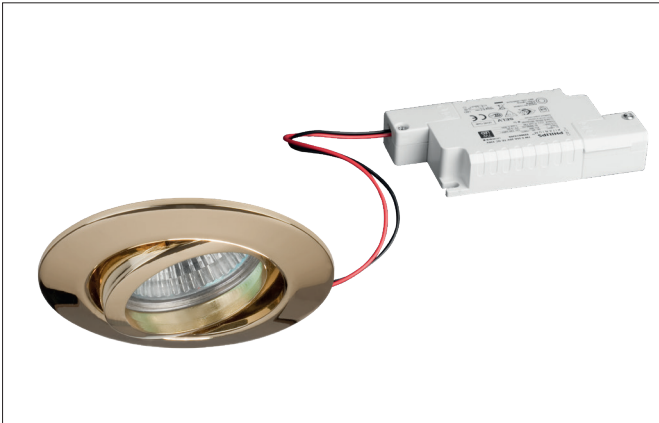

LED recessed spot set, phase dimmable

Artikel-Nr. 39141053

Licht.
Für Generationen.**Tender**

LED recessed spot set, phase dimmable, round. In a compact design, for installation in tool-less rapid assembly systems. Set including a converter for 230-V mains voltage, trailing-edge phase dimmable, dimensions of converter: L 110 x W 50 x H 19 mm. Mounting method: Recessed mounting, Place of installation: Ceiling-mounted, Material: Cast iron / Aluminium / Glass / Plastic, Degree of protection: according to DIN EN 60529 IP20, Protection class: (EN 61140) II, Voltage: 230V AC 50Hz, Power: 6W, Amount of light sources / fittings: 1.0 Qty, Luminous flux: 680lm, Colour temperature: 3.000 K, Light colour : White, Beam angle: 38°, Adjustability: Pivoted, With control gear: Yes, Control: Trailing-edge phase.

Article data	
Artikel-Nr.	39141053
GTIN	4251433950752
Kurzbeschreibung	LED recessed spot set, phase dimmable
Material	Aluminium / Glass
Type of surface	Glossy
Shape	round
Outer diameter	88 mm
Built-in diameter	68 mm
Installation depth	50 mm
weight	0.301 kg

LED recessed spot set, phase dimmable

Artikel-Nr. 39141053

Licht.
Für Generationen.

Lighting technology	
Colour temperature	3000 K
Light colour	White
Light output	Direct
Luminous flux	680 lm
System efficiency	113 lm/W
Colour rendering	CRI > 80
Reflector	High-gloss
Beam angle	38 °
Light sharing	Symmetric

Operating technology of the luminaires	
System output	6 W
Voltage type	AC
AC nominal voltage max	230 V
Frequenz max.	50 Hz
Lamp	LED
Protection class	II
Degree of protection	IP20
Control	Trailing-edge phase
Leuchtmittelwechsel möglich	ja