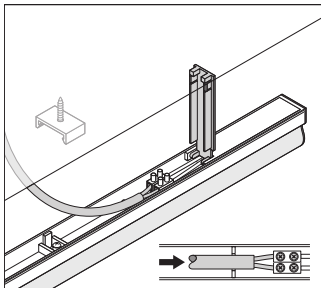

DOWNLOAD DATA

UGR file (UGR table)

LOGISTICAL DATA

Product code	Packaging unit (Pieces/Unit)	Dimensions (length x width x height)	Gross weight	Volume
4058075099722	Shipping box 25	618 mm x 242 mm x 175 mm	4584.00 g	26.17 dm³

The mentioned product code describes the smallest quantity unit which can be ordered. One shipping unit can contain one or more single products. When placing an order, for the quantity please enter single or multiples of a shipping unit.

ADDITIONAL CATALOG INFORMATION

References / Links

- For Guarantee see www.ledvance.com/guarantee

DISCLAIMER

Subject to change without notice. Errors and omission excepted. Always make sure to use the most recent release.