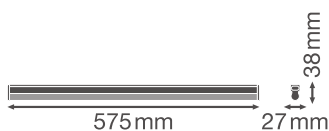

### Product features

- Replacement for traditional T8 luminaires
- Wiring at back side of luminaire
- Translucent end caps

- Connectible at the beginning of a light line with Linear Compact High Output luminaire
- Versions with luminous flux 1000...2500 lm available
- 3 different lengths available
- High luminous efficacy: up to 100 lm/W
- Glow Wire Test according to IEC 60695-2-12: 850 °C

Photometrical data

Luminous flux	1000 lm
Luminous efficacy	100 lm/W
Color temperature	4000 K
Light color (designation)	Cool White
Color rendering index Ra	> 80
Standard deviation of color matching	< 5 sdc <sub>m</sub>
Photobiological safety group acc. to EN62778	RG0
Beam angle	140 °

### Dimensions & Weight

Length	575.00 mm
Width	27.00 mm
Height	38.00 mm
Product weight	140.00 g