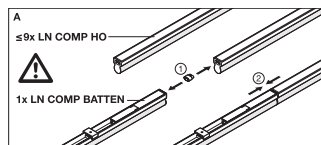

DOWNLOAD DATA

UGR file (UGR table)

LOGISTICAL DATA

Product code	Packaging unit (Pieces/Unit)	Dimensions (length x width x height)	Gross weight	Volume
4058075099722	Shipping box 25	618 mm x 242 mm x 175 mm	4584.00 g	26.17 dm³

The mentioned product code describes the smallest quantity unit which can be ordered. One shipping unit can contain one or more single products. When placing an order, for the quantity please enter single or multiples of a shipping unit.

ADDITIONAL CATALOG INFORMATION

References / Links

- For Guarantee see www.ledvance.com/guarantee

DISCLAIMER

Subject to change without notice. Errors and omission excepted. Always make sure to use the most recent release.