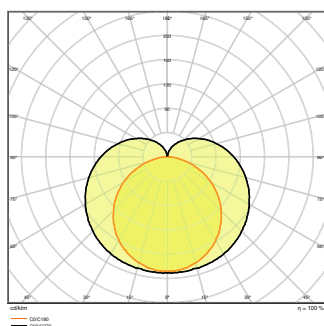

Photometrical data

Luminous flux	1000 lm
Luminous efficacy	100 lm/W
Color temperature	4000 K
Light color (designation)	Cool White
Color rendering index Ra	> 80
Standard deviation of color matching	< 5 sdc <sub>m</sub>
Photobiological safety group acc. to EN62778	RG0
Beam angle	140 °

### Dimensions & Weight

Length	575.00 mm
Width	27.00 mm
Height	38.00 mm
Product weight	140.00 g