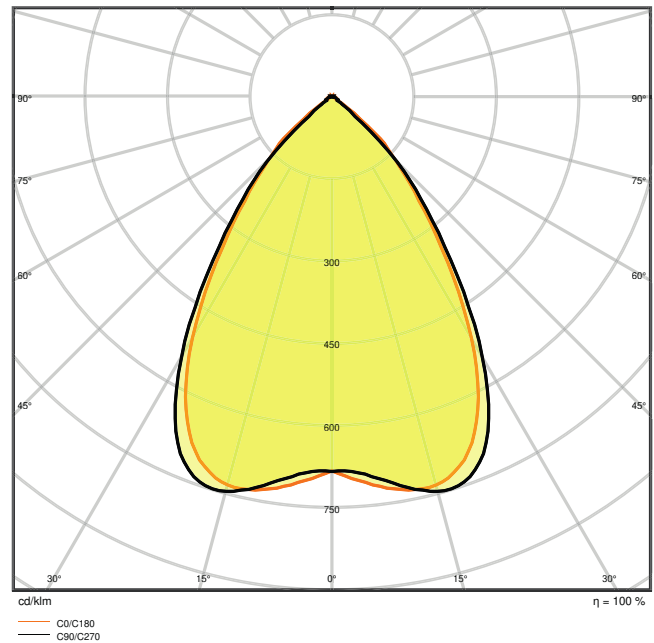

Photometrical data

Luminous flux	4000 lm
Luminous efficacy	120 lm/W
Color temperature	4000 K
Light color (designation)	Warm White
Color rendering index Ra	≥ 80
Standard deviation of color matching	3 sdc _m
Low flicker	Yes
Flickering metric (Pst LM)	-
Stroboscope effect metric (SVM)	-
Photobiological safety group acc. to EN62778	RG1
Beam angle	70 °
UGR	< 16

LDC typ cone

LDC typ polar

Dimensions & Weight

Length	620.00 mm
Width	620.00 mm
Height	13.00 mm
Product weight	3600.00 g

Materials & Colors

Product color	White
Housing color	White
Body material	Steel
Cover material	Polycarbonate (PC)
Light emitting surface material	Polycarbonate (PC)
Glow Wire Test according to IEC 60695-2-12	850 °C
Mercury content	0.0 mg