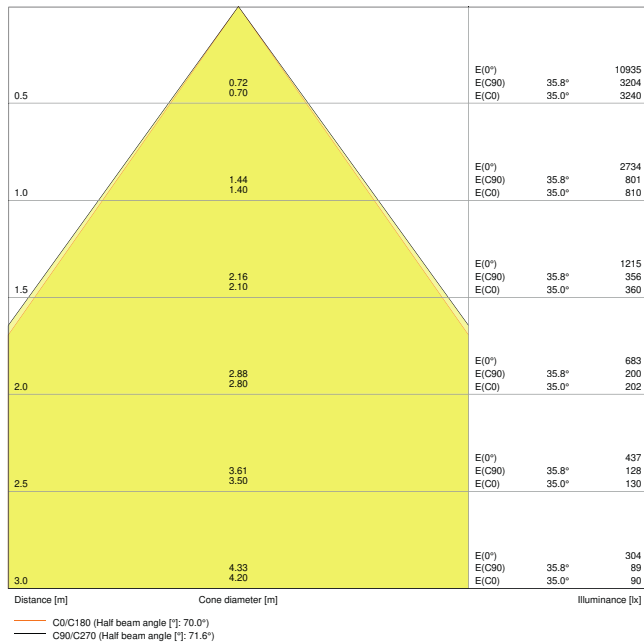

Product features

- IoT-ready luminaire with DALI-2 technology
- Each LED with individual lens and reflector for UGR < 16 and homogenous light distribution

- Lifetime (L80/B50): up to 50,000 h (at 25 °C)
- Metal housing, polycarbonate (PC) lenses and reflectors
- Luminous flux: up to 4,000 lm
- Luminous efficacy: up to 120 lm/W
- Initial color consistency: 3 SDCM
- Glow Wire Test according to IEC 60695-2-12: 850 °C

Photometrical data

Luminous flux	4000 lm
Luminous efficacy	120 lm/W
Color temperature	4000 K
Light color (designation)	Warm White
Color rendering index Ra	≥ 80
Standard deviation of color matching	3 sdc _m
Low flicker	Yes
Flickering metric (Pst LM)	-
Stroboscope effect metric (SVM)	-
Photobiological safety group acc. to EN62778	RG1
Beam angle	70 °
UGR	< 16

LDC typ cone

LDC typ polar

Dimensions & Weight

Length	620.00 mm
Width	620.00 mm
Height	13.00 mm
Product weight	3600.00 g

Materials & Colors

Product color	White
Housing color	White
Body material	Steel
Cover material	Polycarbonate (PC)
Light emitting surface material	Polycarbonate (PC)
Glow Wire Test according to IEC 60695-2-12	850 °C
Mercury content	0.0 mg