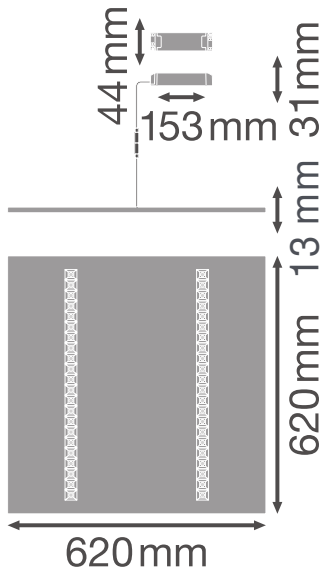

Photometrical data

Luminous flux	4000 lm
Luminous efficacy	120 lm/W
Color temperature	4000 K
Light color (designation)	Warm White
Color rendering index Ra	≥ 80
Standard deviation of color matching	3 sdc _m
Low flicker	Yes
Flickering metric (Pst LM)	-
Stroboscope effect metric (SVM)	-
Photobiological safety group acc. to EN62778	RG1
Beam angle	70 °
UGR	< 16

LDC typ cone

LDC typ polar

Dimensions & Weight

Length	620.00 mm
Width	620.00 mm
Height	13.00 mm
Product weight	3600.00 g

Materials & Colors

Product color	White
Housing color	White
Body material	Steel
Cover material	Polycarbonate (PC)
Light emitting surface material	Polycarbonate (PC)
Glow Wire Test according to IEC 60695-2-12	850 °C
Mercury content	0.0 mg

Application & Mounting

Ambient temperature range	-20...+45 °C
Type of connection	Terminal, 3-Pole (L, N, PE)
Type of protection	IP40
Protection class IK (shock resistance)	IK08
Dimmable	Yes
Type of dimming	DALI
Mounting type	Surface/Recessed
Mounting location	Ceiling
Application environment	Indoor
Mounting length	600,0 mm
Mounting width	600,0 mm

DOWNLOAD DATA

UGR file (UGR table)

LOGISTICAL DATA

Product code	Packaging unit (Pieces/Unit)	Dimensions (length x width x height)	Gross weight	Volume
4058075503939	Shipping box 3	685 mm x 135 mm x 735 mm	12998.00 g	67.97 dm ³