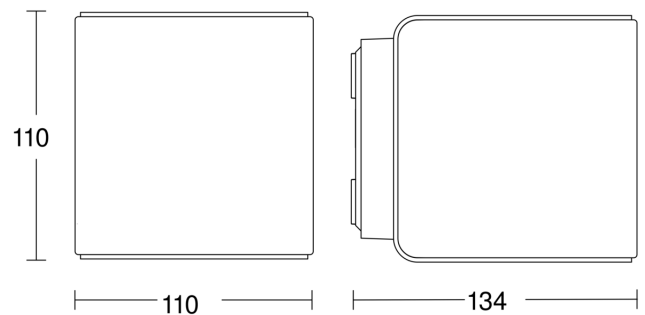

Sensor-switched LED outdoor light

L 840 SC

Anthracite

EAN 4007841 055530

Article number 055530

Technical specifications

Dimensions (L x W x H)	134 x 110 x 110 mm
Mains power supply	220 – 240 V / 50 – 60 Hz
Sensor Technology	iHF (intelligent high-frequency technology)
Output	9,1 W
Interconnection	Yes
Vernetzung via: Connect Bluetooth Mesh	Bluetooth
Slave modeselectable	Yes
Lichtstrom Gesamtprodukt	319 lm
Gesamtprodukt Effizienz	35 lm/W
Colour temperature	3000 K
Colour Rendering Index	80-89
With lamp	Yes, STEINEL LED system
Lamp	LED cannot be replaced
LED life expectancy (max. °C)	50000 h
LED life expectancy (25 °C)	> 60000 h
Base	without
LED cooling system	Passive Thermo Control
With motion detector	Yes
Detection angle	160 °
Angle of aperture	160 °
Capability of masking out individual segments	Yes
Electronic scalability	Yes

Mechanical scalability	Yes
Continuous light	selectable, 4h
Photo-cell controller	Yes
Twilight setting	2 – 2000 lx
Time setting	5 s – 60 Min.
Basic light level function	Yes
Basic light level function time	10/30 min, all night
Main light adjustable	10 - 100 %
Functions	Motions sensor, Selecting programmed lighting scenarios, Lighting scenario, Night economy mode
Soft light start	Yes
Impact resistance	IK03
IP-rating	IP44
Protection class	II
Ambient temperature	-20 – 40 °C
Housing material	Plastic
Cover material	Plastic, opal
Manufacturer's Warranty	3 years
Settings via	Bluetooth, App, Smartphone
With remote control	No
Installation site	wall
Version	Anthracite
PU1, EAN	4007841055530

Detection Zone

Mögliche Montagehöhe: 1,80 m – 2,50 m

Orange: radial und tangential

Dimension Drawing

L 840 SC

Anthracite

EAN 4007841 055530

Article number 055530