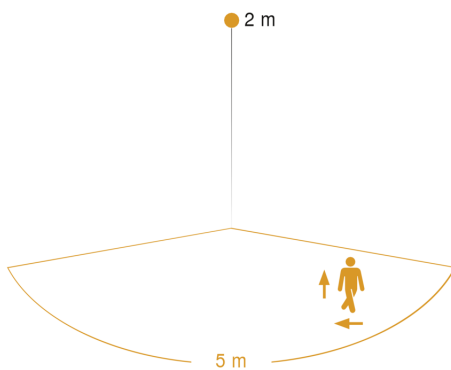

Sensor-switched LED outdoor light

L 840 SC

Anthracite

EAN 4007841 055530

Article number 055530

Technical specifications

Dimensions (L x W x H)	134 x 110 x 110 mm
Mains power supply	220 – 240 V / 50 – 60 Hz
Sensor Technology	iHF (intelligent high-frequency technology)
Output	9,1 W
Interconnection	Yes
Vernetzung via: Connect Bluetooth Mesh	Bluetooth
Slave modeselectable	Yes
Lichtstrom Gesamtprodukt	319 lm
Gesamtprodukt Effizienz	35 lm/W
Colour temperature	3000 K
Colour Rendering Index	80-89
With lamp	Yes, STEINEL LED system
Lamp	LED cannot be replaced
LED life expectancy (max. °C)	50000 h
LED life expectancy (25 °C)	> 60000 h
Base	without
LED cooling system	Passive Thermo Control
With motion detector	Yes
Detection angle	160 °
Angle of aperture	160 °
Capability of masking out individual segments	Yes
Electronic scalability	Yes

Mechanical scalability	Yes
Continuous light	selectable, 4h
Photo-cell controller	Yes
Twilight setting	2 – 2000 lx
Time setting	5 s – 60 Min.
Basic light level function	Yes
Basic light level function time	10/30 min, all night
Main light adjustable	10 - 100 %
Functions	Motions sensor, Selecting programmed lighting scenarios, Lighting scenario, Night economy mode
Soft light start	Yes
Impact resistance	IK03
IP-rating	IP44
Protection class	II
Ambient temperature	-20 – 40 °C
Housing material	Plastic
Cover material	Plastic, opal
Manufacturer's Warranty	3 years
Settings via	Bluetooth, App, Smartphone
With remote control	No
Installation site	wall
Version	Anthracite
PU1, EAN	4007841055530

Detection Zone

Mögliche Montagehöhe: 1,80 m – 2,50 m

Orange: radial und tangential

Dimension Drawing

L 840 SC

Anthracite

EAN 4007841 055530

Article number 055530