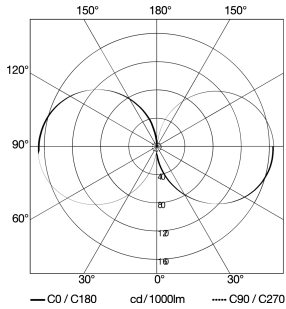

Detection Zone

Mögliche Montagehöhe: 1,80 m – 2,50 m

Orange: radial und tangential

Dimension Drawing

L 840 SC

Anthracite

EAN 4007841 055530

Article number 055530

Light Distribution Curve

Output	9,1 W
With lamp	Yes, STEINEL LED system
Lamp	LED cannot be replaced
Luminous flux	319 lm
Colour temperature	3000 K
Colour Rendering Index	80-89
LED life expectancy (max. °C)	50000 h
LED cooling system	Passive Thermo Control