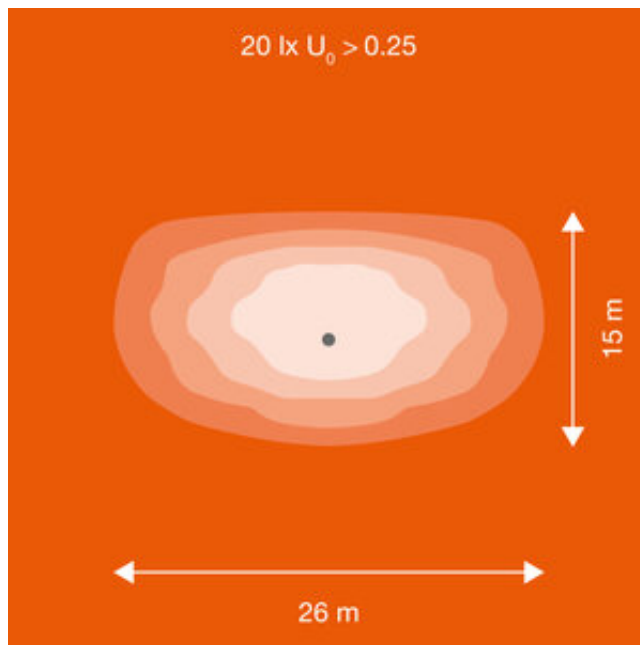

LDC typ polar

Dimensions & Weight

Length	496.00 mm
Width	250.00 mm
Height	90.00 mm
Product weight	5600.00 g

Materials & Colors

Product color	White aluminum
Housing color	White aluminum
Body material	Aluminum
Cover material	Tempered glass
Light emitting surface material	Glass