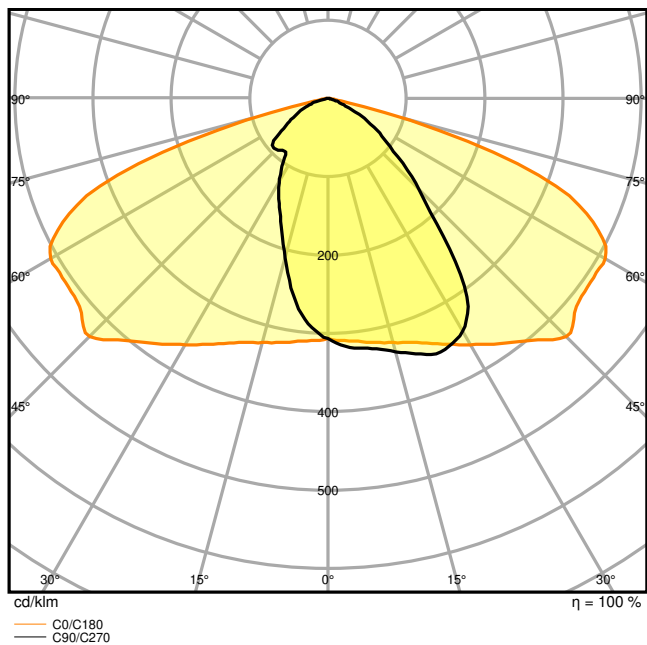

### Photometrical data

Luminous flux	10550 lm
Luminous efficacy	132 lm/W
Color temperature	2700 K
Light color (designation)	Warm White
Color rendering index Ra	70
Standard deviation of color matching	< 5 sdc <sub>m</sub>
Low flicker	Yes
Photobiological safety group acc. to EN62778	RG1
Photobiological safety group acc. to EN62471	RG1
Beam angle	25 ° x 145 °