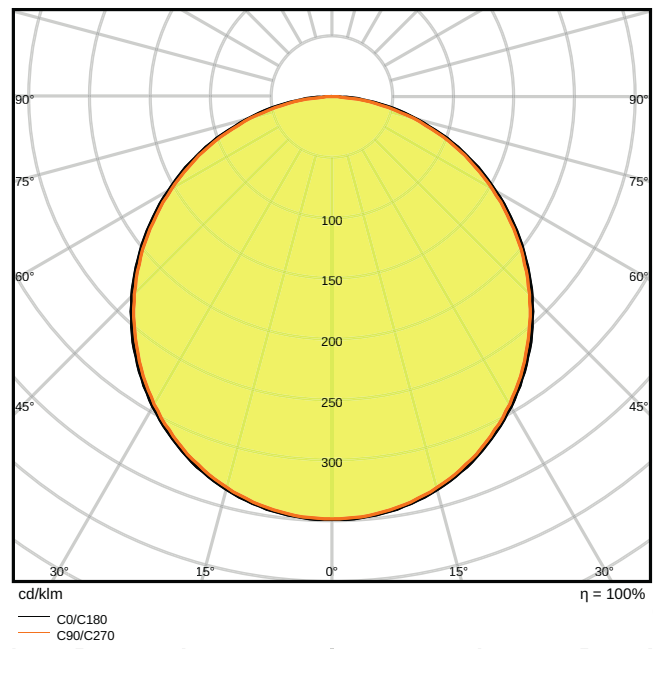

LDC typ polar

LOGISTICAL DATA

Temperature range at storage	-30...+70 °C

DOWNLOAD DATA

DOWNLOAD DATA