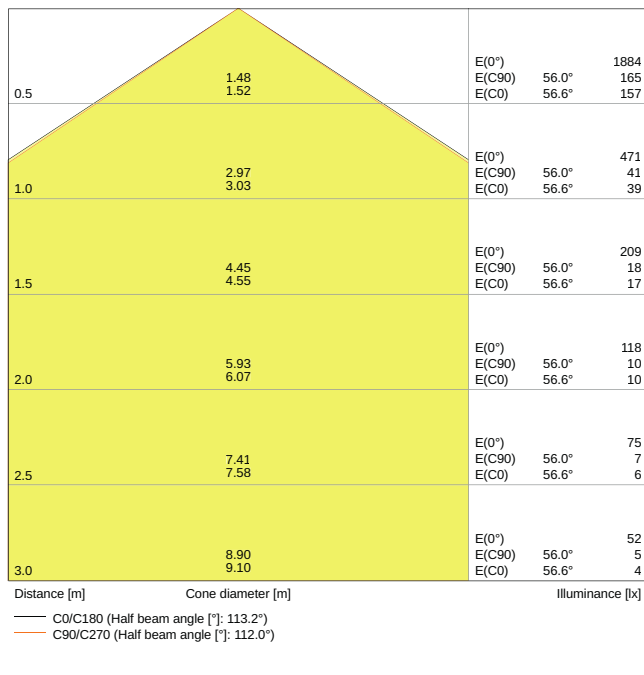

Ball shot safe	No

Certificates & standards

Protection class IK (shock resistance)	IK03
Glow Wire Test according to IEC 69	650 °C
Photobio. safety group acc. to EN62471	RG0
Protection class	II
Type of protection	IP20
Standards	CE / CB / RoHS

LDC typ cone