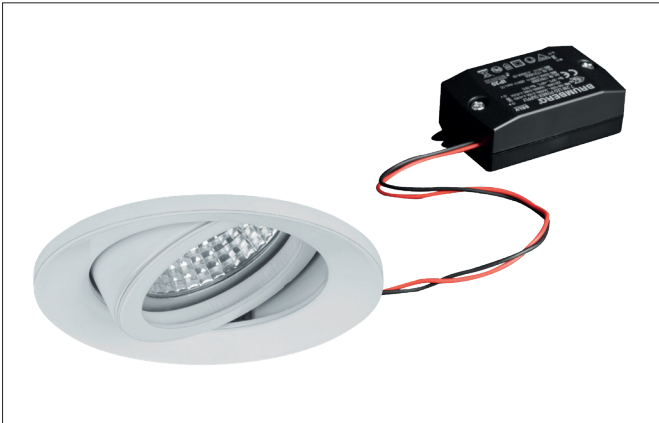

LED recessed spot set, on/off

Artikel-Nr. 38326073

Licht.
Für Generationen.

Tender

LED recessed spot set, on/off, white, round. In a compact design, for installation in tool-less rapid assembly systems. Set including a converter for 230-V mains voltage, on/off switchable, dimensions of converter: L 68 x W 35 x H 21 mm . Mounting method: Recessed mounting, Place of installation: Ceiling-mounted, Material:, Degree of protection: according to DIN EN 60529 IP20, Protection class: (EN 61140) II, Voltage: 230V AC 50Hz, Power: 6W, Amount of light sources / fittings: 1.0 Qty, Luminous flux: 680lm, Colour temperature: 3.000 K, Light colour : White, Beam angle: 38°, Adjustability: Pivoted, With control gear: Yes, Control: on/off.

Article data	
Artikel-Nr.	38326073
GTIN	4251433909606
Kurzbeschreibung	LED recessed spot set, on/off
Material	Cast aluminium / Aluminium / Glass
Colour	White
Type of surface	Glossy
Shape	round
Outer diameter	83 mm
Built-in diameter	70 mm
Installation depth	50 mm
weight	0.155 kg

LED recessed spot set, on/off

Artikel-Nr. 38326073

Licht.
Für Generationen.

Lighting technology	
Colour temperature	3000 K
Light colour	White
Light output	Direct
Luminous flux	680 lm
System efficiency	113 lm/W
Colour rendering	CRI > 80
Reflector	High-gloss
Beam angle	38 °
Light sharing	Symmetric

Operating technology of driver	
Control	on/off

Mounting technology	
Mounting method	Recessed mounting
Place of installation	Ceiling-mounted
Adjustability	Pivoted
Swivel angle	20°
Further references	No cover with thermal insulation material
Material cover	Glass transparent
Circlip	Without circlip