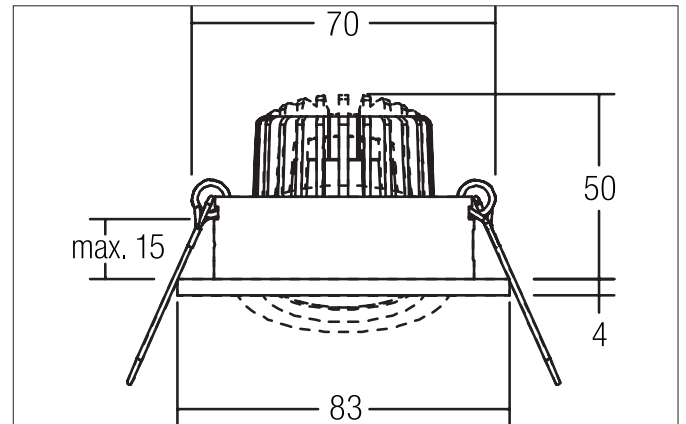

LED recessed spot set, on/off

Artikel-Nr. 38326073

Licht.
Für Generationen.

Tender

LED recessed spot set, on/off, white, round. In a compact design, for installation in tool-less rapid assembly systems. Set including a converter for 230-V mains voltage, on/off switchable, dimensions of converter: L 68 x W 35 x H 21 mm . Mounting method: Recessed mounting, Place of installation: Ceiling-mounted, Material:, Degree of protection: according to DIN EN 60529 IP20, Protection class: (EN 61140) II, Voltage: 230V AC 50Hz, Power: 6W, Amount of light sources / fittings: 1.0 Qty, Luminous flux: 680lm, Colour temperature: 3.000 K, Light colour : White, Beam angle: 38°, Adjustability: Pivoted, With control gear: Yes, Control: on/off.

Article data	
Artikel-Nr.	38326073
GTIN	4251433909606
Kurzbeschreibung	LED recessed spot set, on/off
Material	Cast aluminium / Aluminium / Glass
Colour	White
Type of surface	Glossy
Shape	round
Outer diameter	83 mm
Built-in diameter	70 mm
Installation depth	50 mm
weight	0.155 kg

LED recessed spot set, on/off

Artikel-Nr. 38326073

Licht.
Für Generationen.

Lighting technology	
Colour temperature	3000 K
Light colour	White
Light output	Direct
Luminous flux	680 lm
System efficiency	113 lm/W
Colour rendering	CRI > 80
Reflector	High-gloss
Beam angle	38 °
Light sharing	Symmetric

Packing data	
Gross weight	0.183 kg
Length of packaging	140 mm
Packaging width	110 mm
Packaging height	120 mm