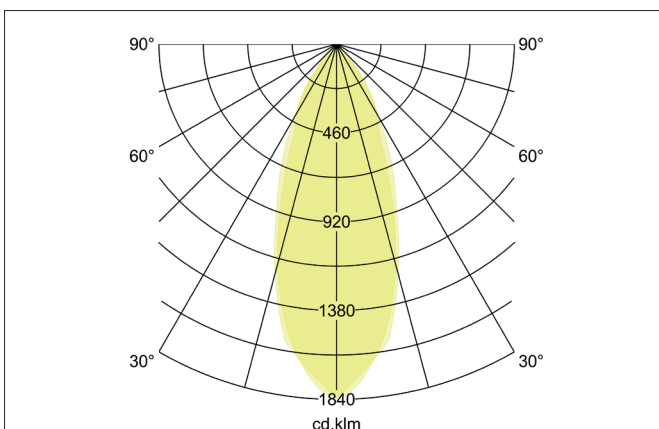

LED recessed spot set, on/off

Artikel-Nr. 38326073

Licht.
Für Generationen.

Tender

LED recessed spot set, on/off, white, round. In a compact design, for installation in tool-less rapid assembly systems. Set including a converter for 230-V mains voltage, on/off switchable, dimensions of converter: L 68 x W 35 x H 21 mm . Mounting method: Recessed mounting, Place of installation: Ceiling-mounted, Material:, Degree of protection: according to DIN EN 60529 IP20, Protection class: (EN 61140) II, Voltage: 230V AC 50Hz, Power: 6W, Amount of light sources / fittings: 1.0 Qty, Luminous flux: 680lm, Colour temperature: 3.000 K, Light colour : White, Beam angle: 38°, Adjustability: Pivoted, With control gear: Yes, Control: on/off.

Article data	
Artikel-Nr.	38326073
GTIN	4251433909606
Kurzbeschreibung	LED recessed spot set, on/off
Material	Cast aluminium / Aluminium / Glass
Colour	White
Type of surface	Glossy
Shape	round
Outer diameter	83 mm
Built-in diameter	70 mm
Installation depth	50 mm
weight	0.155 kg

LED recessed spot set, on/off

Artikel-Nr. 38326073

Licht.
Für Generationen.

Lighting technology	
Colour temperature	3000 K
Light colour	White
Light output	Direct
Luminous flux	680 lm
System efficiency	113 lm/W
Colour rendering	CRI > 80
Reflector	High-gloss
Beam angle	38 °
Light sharing	Symmetric

Packing data	
Gross weight	0.183 kg
Length of packaging	140 mm
Packaging width	110 mm
Packaging height	120 mm