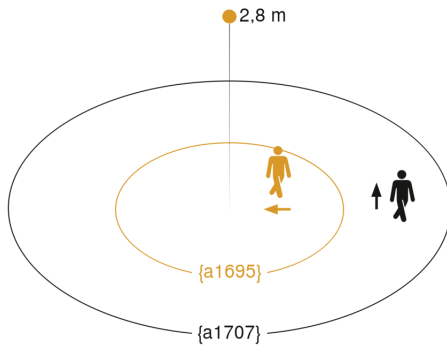

IS 3360

V3 KNX - concealed, rd. white
EAN 4007841 058197
Article number 058197

Detection Zone