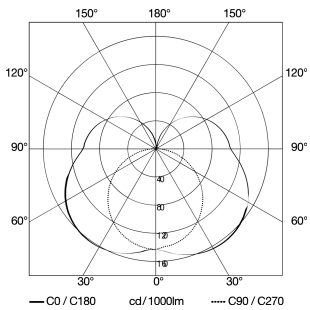

Light Distribution Curve