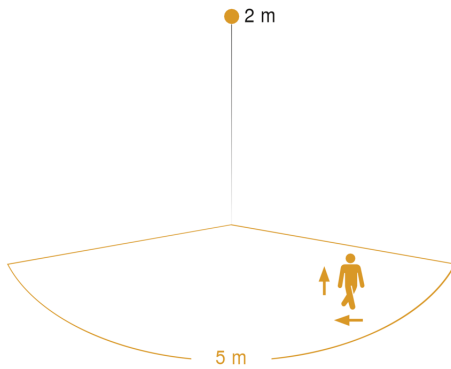

## Technical specifications

Dimensions (L x W x H)	132 x 110 x 110 mm
Mains power supply	220 – 240 V / 50 – 60 Hz
Sensor Technology	iHF (intelligent high-frequency technology)
Output	9,1 W
Power consumption	0,44 W
Interconnection	Yes
Vernetzung via: Connect Bluetooth Mesh	Bluetooth
Slave modeselectable	Yes
Lichtstrom Gesamtprodukt	493 lm
Stroboskop-Effekt (SVM)	0,6 SVM
Efficiency	54 lm/W
Efficiency (without shade/diffuser)	86 lm/W
Gesamtprodukt Effizienz	54 lm/W
Colour temperature	3000 K
Colour Rendering Index	80-89
With lamp	Yes, STEINEL LED system
Lamp	LED cannot be replaced
LED life expectancy (max. °C)	50000 h
LED life expectancy (25 °C)	> 60000 h
Base	without
LED cooling system	Passive Thermo Control
With motion detector	Yes
Detection angle	160 °
Angle of aperture	160 °

## Detection Zone

Mögliche Montagehöhe: 1,80 m – 2,50 m  
Orange: radial und tangential

## Dimension Drawing