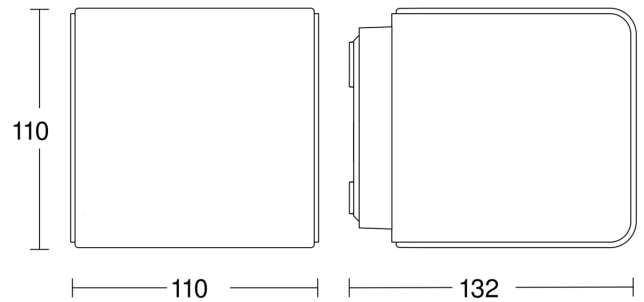

## Technical specifications

Dimensions (L x W x H)	132 x 110 x 110 mm
Mains power supply	220 – 240 V / 50 – 60 Hz
Sensor Technology	iHF (intelligent high-frequency technology)
Output	9,1 W
Power consumption	0,44 W
Interconnection	Yes
Vernetzung via: Connect Bluetooth Mesh	Bluetooth
Slave modeselectable	Yes
Lichtstrom Gesamtprodukt	493 lm
Stroboskop-Effekt (SVM)	0,6 SVM
Efficiency	54 lm/W
Efficiency (without shade/diffuser)	86 lm/W
Gesamtprodukt Effizienz	54 lm/W
Colour temperature	3000 K
Colour Rendering Index	80-89
With lamp	Yes, STEINEL LED system
Lamp	LED cannot be replaced
LED life expectancy (max. °C)	50000 h
LED life expectancy (25 °C)	> 60000 h
Base	without
LED cooling system	Passive Thermo Control
With motion detector	Yes
Detection angle	160 °
Angle of aperture	160 °

## Dimension Drawing