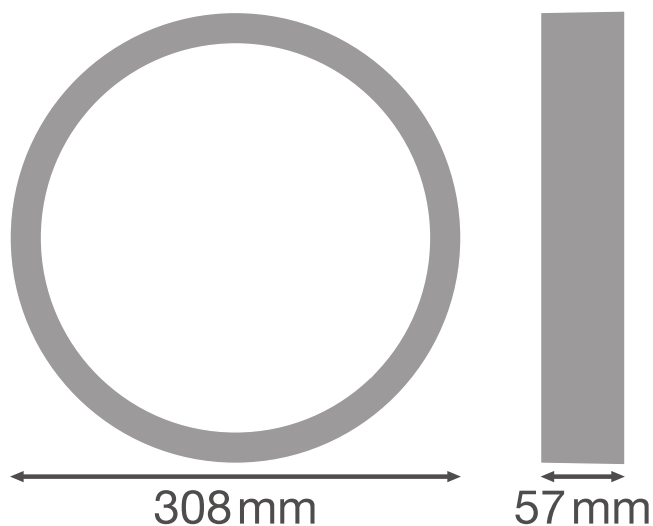

PRODUCT DATASHEET

SF BLKH RING 300 BK

SURFACE BULKHEAD RING | Attachable cover ring (IK10)

Product features

- Cover ring for Surface Bulkhead
- Available for 250 mm and 300 mm Bulkhead version
- Available in black and white color
- Impact resistance: IK10

TECHNICAL DATA

Dimensions & Weight

Diameter	308 mm
Height	57,0 mm
Product weight	280.00 g

Product line drawing with numbers

Product line drawing with numbers

Materials & Colors

Product color	Black
---------------	-------

DOWNLOAD DATA

DOWNLOAD DATA	
	User instruction
	Tender documents
	IES file (IES)
	IES file (IES)

LOGISTICAL DATA

Product code	Packaging unit (Pieces/Unit)	Dimensions (length x width x height)	Gross weight	Volume
4058075399402	Shipping box 8	570 mm x 340 mm x 330 mm	3801.00 g	63.95 dm ³