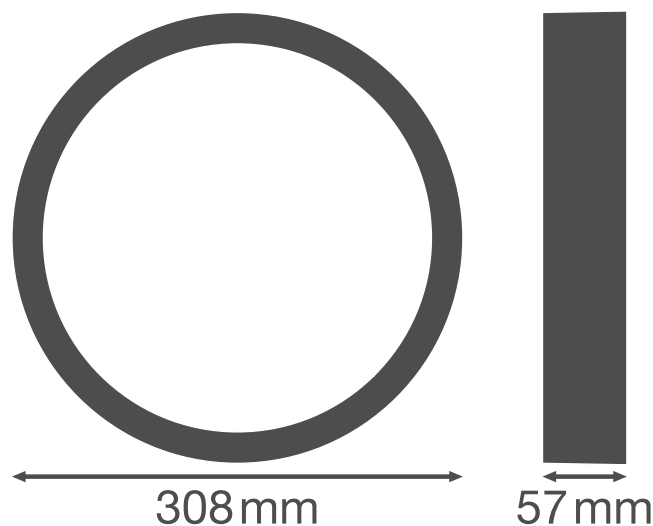

PRODUCT DATASHEET

SF BLKH RING 300 BK

SURFACE BULKHEAD RING | Attachable cover ring (IK10)

Product features

- Cover ring for Surface Bulkhead
- Available for 250 mm and 300 mm Bulkhead version
- Available in black and white color
- Impact resistance: IK10

TECHNICAL DATA

Dimensions & Weight

Diameter	308 mm
Height	57,0 mm
Product weight	280.00 g

Product line drawing with numbers

Product line drawing with numbers

Materials & Colors

Product color	Black
---------------	-------

DOWNLOAD DATA

DOWNLOAD DATA	
	User instruction
	Tender documents
	IES file (IES)
	IES file (IES)

LOGISTICAL DATA

Product code	Packaging unit (Pieces/Unit)	Dimensions (length x width x height)	Gross weight	Volume
4058075399402	Shipping box 8	570 mm x 340 mm x 330 mm	3801.00 g	63.95 dm ³