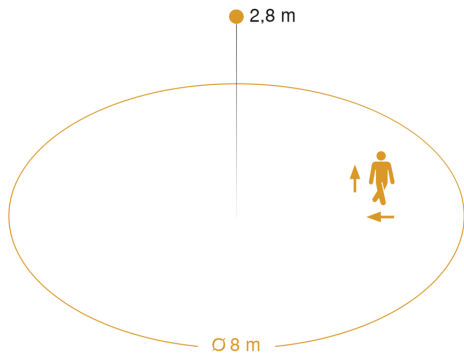

HF 3360

V3 KNX - concealed, sq.
EAN 4007841 058227
Article number 058227

Detection Zone