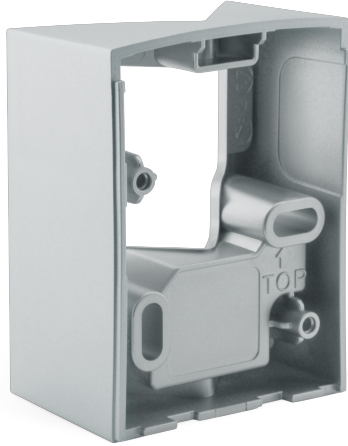

# Corner wall mount sensIQ S

inox

EAN 4007841 608804

Article number 608804

## Function description

Corner wall mount for sensIQ S and sensIQ S KNX infrared motion detectors. Can be installed internal and external corners. Finish: silver (stainless steel).

## Technical specifications

Type of accessory	Corner adapter	Manufacturer's Warranty	5 years
Colour	Silver	Version	inox
Colour, RAL	9006	PU1, EAN	4007841608804