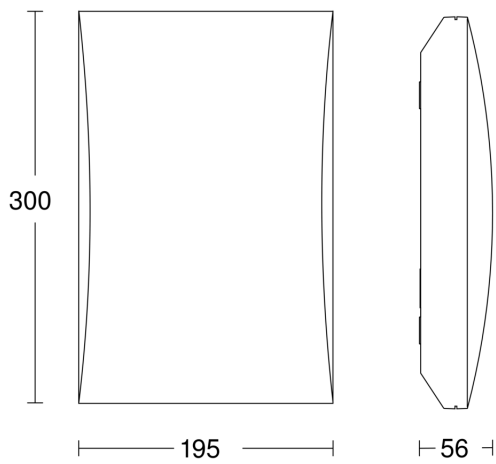

Technical specifications

Dimensions (L x W x H)	56 x 300 x 195 mm
Mains power supply	220 – 240 V / 50 – 60 Hz
Sensor Technology	Light sensor
Output	4,9 W
Interconnection	No
Slave mode/selectable	No
Lichtstrom Gesamtprodukt	440 lm
Stroboskop-Effekt (SVM)	0,2 SVM
Efficiency	90 lm/W
Gesamtprodukt Effizienz	90 lm/W
Colour temperature	3000 K
Colour variation LED	SDCM3
Colour Rendering Index	= 82
With lamp	Yes, STEINEL LED system
Lamp	LED cannot be replaced
LED life expectancy (max. °C)	50000 h
LED life expectancy (25 °C)	> 60000 h
Drop in luminous flux in accordance with LM80	L70B10
Base	without
LED cooling system	Passive Thermo Control

With motion detector	No
Capability of masking out individual segments	No
Electronic scalability	No
Mechanical scalability	No
Photo-cell controller	Yes
Twilight setting	5 – 200 lx
Basic light level function	No
Soft light start	No
Impact resistance	IK07
IP-rating	IP54
Protection class	II
Ambient temperature	-20 – 40 °C
Housing material	Plastic
Cover material	Plastic, opal
Manufacturer's Warranty	3 years
Settings via	Potentiometers
With remote control	No
Installation site	wall, ceiling
PU1, EAN	4007841649715

Photo-cell-controlled light

LN 1 N

EAN 4007841 649715
Article number 649715

Dimension Drawing

Circuit diagram