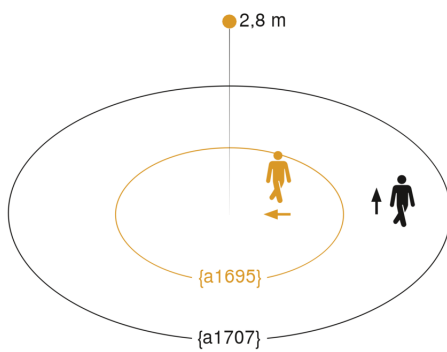

IS 2360-3 ECO 24m

white

EAN 4007841 057770

Article number 057770

Technical specifications

Type	Motion detectors
Dimensions (Ø x H)	121 x 57 mm
Mains power supply	220 – 240 V / 50 – 60 Hz
Power consumption	0,56 W
Sensor Technology	passive infrared
Application, place	Outdoors, Indoors
Installation site	ceiling
Installation	Surface wiring
Mounting height	2,50 – 6,00 m
Reach, radial	Ø 6 m (28 m ²)
Reach, tangential	Ø 24 m (452 m ²)
Detection angle	360 °
Angle of aperture	90 °
Switching zones	972 switching zones
Optimum mounting height	2,8 m
Mechanical scalability	No
Sneak-by guard	Yes
Capability of masking out individual segments	Yes
Electronic scalability	No
Twilight setting TEACH	No
Twilight setting	2 – 1000 lx
Time setting	5 s – 15 Min.
Output	2000 W
Switching output 1, resistive	2000 W
Switching output 1, number of LEDs / fluorescent lamps	8 pcs.
Switching output 1, floating	No

Motion detector - Professional Line

IS 2360-3 ECO 24m

white

EAN 4007841 057770

Article number 057770

Detection Zone

Mögliche Montagehöhe: 2,50 m – 6,00 m

Orange: radial

Schwarz: tangential

Dimension Drawing

Circuit diagram