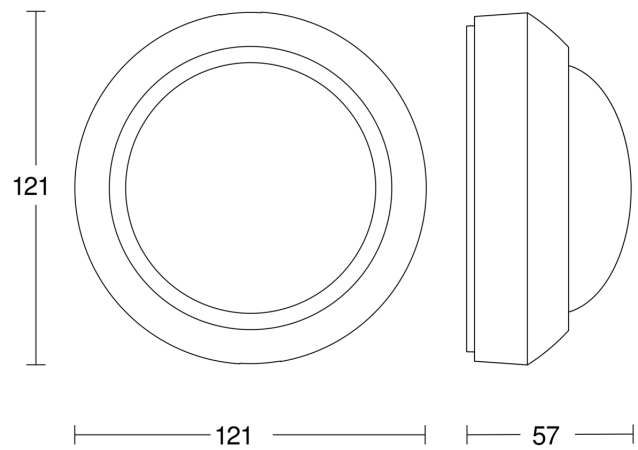

IS 2360-3 ECO 24m

white

EAN 4007841 057770

Article number 057770

Technical specifications

Type	Motion detectors
Dimensions (Ø x H)	121 x 57 mm
Mains power supply	220 – 240 V / 50 – 60 Hz
Power consumption	0,56 W
Sensor Technology	passive infrared
Application, place	Outdoors, Indoors
Installation site	ceiling
Installation	Surface wiring
Mounting height	2,50 – 6,00 m
Reach, radial	Ø 6 m (28 m ²)
Reach, tangential	Ø 24 m (452 m ²)
Detection angle	360 °
Angle of aperture	90 °
Switching zones	972 switching zones
Optimum mounting height	2,8 m
Mechanical scalability	No
Sneak-by guard	Yes
Capability of masking out individual segments	Yes
Electronic scalability	No
Twilight setting TEACH	No
Twilight setting	2 – 1000 lx
Time setting	5 s – 15 Min.
Output	2000 W
Switching output 1, resistive	2000 W
Switching output 1, number of LEDs / fluorescent lamps	8 pcs.
Switching output 1, floating	No

Motion detector - Professional Line

IS 2360-3 ECO 24m

white

EAN 4007841 057770

Article number 057770

Detection Zone

Mögliche Montagehöhe: 2,50 m – 6,00 m

Orange: radial

Schwarz: tangential

Dimension Drawing

Circuit diagram