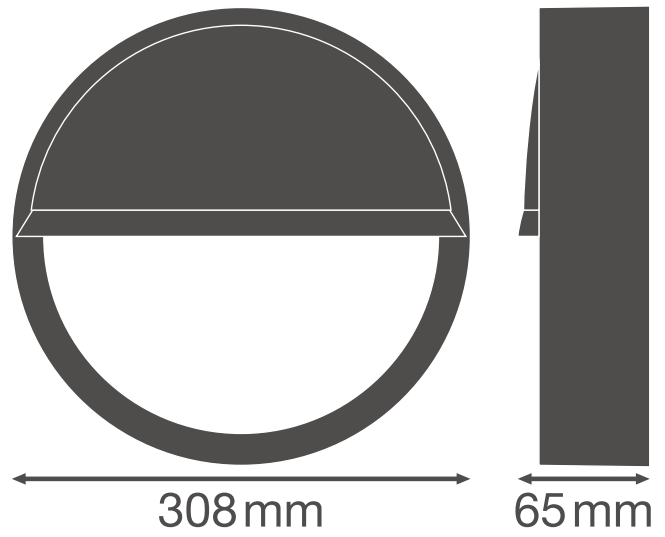

PRODUCT DATASHEET

SF BLKH EYELID 300 BK

SURFACE BULKHEAD EYELID | Attachable half-visor ring (IK10)

Product features

- Eyelid ring for Surface Bulkhead
- Available for 250 mm and 300 mm Bulkhead version
- Available in black and white color
- Impact resistance: IK10

TECHNICAL DATA

Dimensions & Weight

Diameter	308 mm
Height	65 mm
Product weight	280.00 g

Product line drawing with numbers

Product line drawing with numbers

Materials & Colors

Product color	Black
Cover material	Polycarbonate (PC)

DOWNLOAD DATA

DOWNLOAD DATA	
	User instruction
	Tender documents
	IES file (IES)
	IES file (IES)

LOGISTICAL DATA

Product code	Packaging unit (Pieces/Unit)	Dimensions (length x width x height)	Gross weight	Volume
4058075375550	Shipping box 8	605 mm x 340 mm x 330 mm	3801.00 g	67.88 dm ³