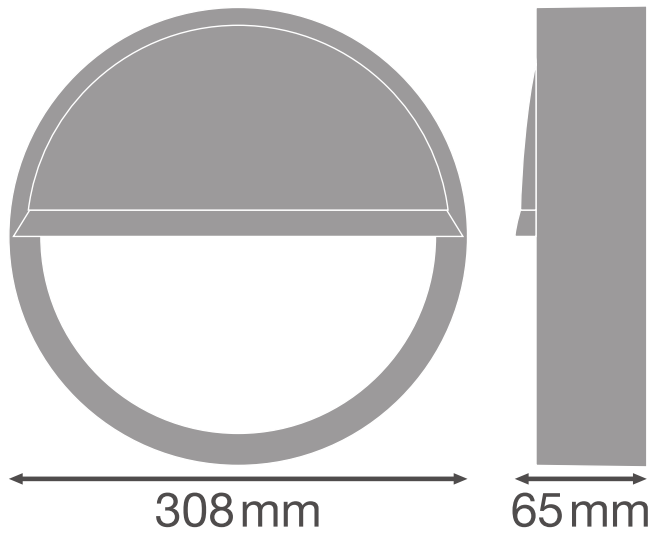

PRODUCT DATASHEET

SF BLKH EYELID 300 BK

SURFACE BULKHEAD EYELID | Attachable half-visor ring (IK10)

Product features

- Eyelid ring for Surface Bulkhead
- Available for 250 mm and 300 mm Bulkhead version
- Available in black and white color
- Impact resistance: IK10

TECHNICAL DATA

Dimensions & Weight

Diameter	308 mm
Height	65 mm
Product weight	280.00 g

Product line drawing with numbers

Product line drawing with numbers

Materials & Colors

Product color	Black
Cover material	Polycarbonate (PC)

DOWNLOAD DATA

DOWNLOAD DATA	
	User instruction
	Tender documents
	IES file (IES)
	IES file (IES)

LOGISTICAL DATA

Product code	Packaging unit (Pieces/Unit)	Dimensions (length x width x height)	Gross weight	Volume
4058075375550	Shipping box 8	605 mm x 340 mm x 330 mm	3801.00 g	67.88 dm ³