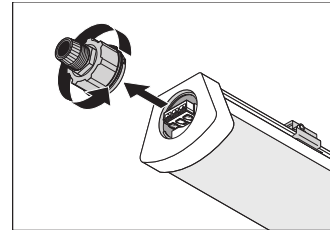

References / Links

- For Guarantee see www.ledvance.com/guarantee

DISCLAIMER

Subject to change without notice. Errors and omission excepted. Always make sure to use the most recent release.