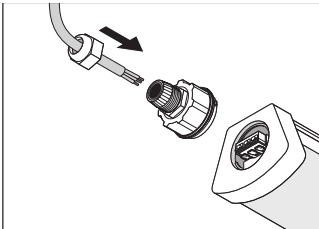

References / Links

- For Guarantee see www.ledvance.com/guarantee

DISCLAIMER

Subject to change without notice. Errors and omission excepted. Always make sure to use the most recent release.