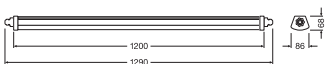

Photometrical data

Luminous flux	2600 lm
Luminous efficacy	115 lm/W
Color temperature	3000 K
Light color (designation)	Warm White
Color rendering index Ra	> 80
Standard deviation of color matching	\leq 5 sdc _m
Flickering metric (Pst LM)	-
Stroboscope effect metric (SVM)	-
Photobiological safety group acc. to EN62778	RG0
Beam angle	120 °

LDC typ cone

LDC typ polar

Dimensions & Weight

Length	1290.00 mm
Width	86.00 mm
Height	68.00 mm
Product weight	1120.00 g

Materials & Colors

Product color	Gray
Housing color	Gray
Body material	Polycarbonate (PC)
Cover material	Polycarbonate (PC)
Light emitting surface material	Polycarbonate (PC)