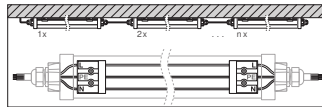

References / Links

- For Guarantee see www.ledvance.com/guarantee

DISCLAIMER

Subject to change without notice. Errors and omission excepted. Always make sure to use the most recent release.