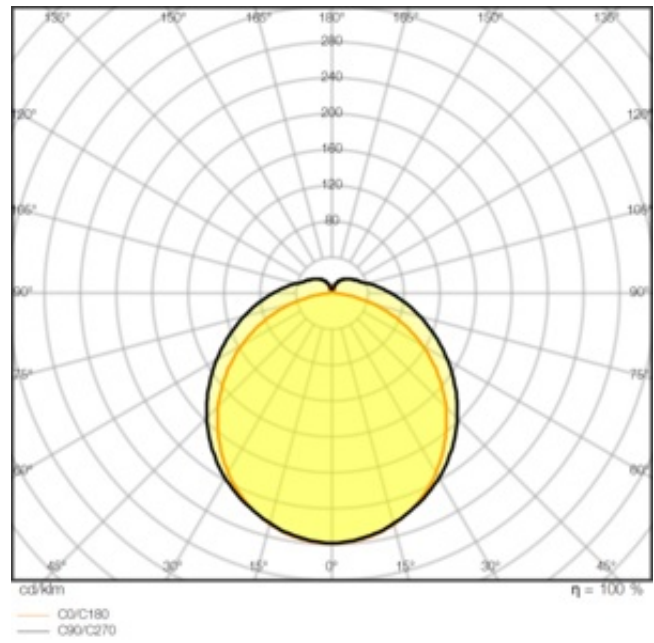

Product features

- High luminous efficacy: up to 120 lm/W
- Type of protection: IP66
- Beam angle: 120°
- Through-wiring 3x1.5mm² already installed

- Polycarbonate housing

TECHNICAL DATA

Electrical data

Nominal wattage	23.00 W
Nominal voltage	220...240 V
Mains frequency	50...60 Hz
Nominal current	130 mA
Inrush current	11 A
Inrush current time T_{h50}	160 μ s
Max. no. of lum. on circuit break. B16 A	37
Max. no. of lum. on circuit break. C10 A	31
Max. no. of lum. on circuit break. C16 A	50
Power factor λ	> 0.90
Total harmonic distortion	20 %
Protection class	II
Operating mode	Integrated LED driver

Photometrical data

Luminous flux	2600 lm
Luminous efficacy	115 lm/W
Color temperature	3000 K
Light color (designation)	Warm White
Color rendering index Ra	> 80
Standard deviation of color matching	\leq 5 sdc _m
Flickering metric (Pst LM)	-
Stroboscope effect metric (SVM)	-
Photobiological safety group acc. to EN62778	RG0
Beam angle	120 °

LDC typ cone

LDC typ polar

Dimensions & Weight

Length	1290.00 mm
Width	86.00 mm
Height	68.00 mm
Product weight	1120.00 g

Materials & Colors

Product color	Gray
Housing color	Gray
Body material	Polycarbonate (PC)
Cover material	Polycarbonate (PC)
Light emitting surface material	Polycarbonate (PC)