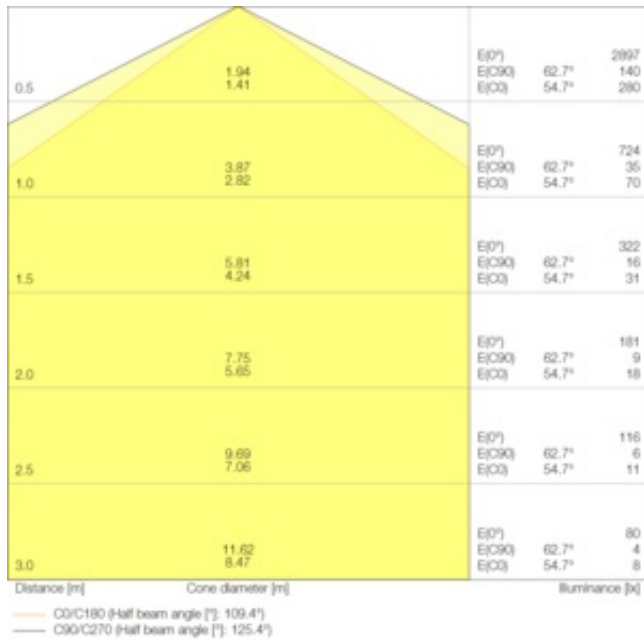

Product features

- High luminous efficacy: up to 120 lm/W
- Type of protection: IP66
- Beam angle: 120°
- Through-wiring 3x1.5mm² already installed

- Polycarbonate housing

TECHNICAL DATA

Electrical data

Nominal wattage	23.00 W
Nominal voltage	220...240 V
Mains frequency	50...60 Hz
Nominal current	130 mA
Inrush current	11 A
Inrush current time T_{h50}	160 μ s
Max. no. of lum. on circuit break. B16 A	37
Max. no. of lum. on circuit break. C10 A	31
Max. no. of lum. on circuit break. C16 A	50
Power factor λ	> 0.90
Total harmonic distortion	20 %
Protection class	II
Operating mode	Integrated LED driver

Photometrical data

Luminous flux	2600 lm
Luminous efficacy	115 lm/W
Color temperature	3000 K
Light color (designation)	Warm White
Color rendering index Ra	> 80
Standard deviation of color matching	\leq 5 sdc _m
Flickering metric (Pst LM)	-
Stroboscope effect metric (SVM)	-
Photobiological safety group acc. to EN62778	RG0
Beam angle	120 °

LDC typ cone

LDC typ polar

Dimensions & Weight

Length	1290.00 mm
Width	86.00 mm
Height	68.00 mm
Product weight	1120.00 g

Materials & Colors

Product color	Gray
Housing color	Gray
Body material	Polycarbonate (PC)
Cover material	Polycarbonate (PC)
Light emitting surface material	Polycarbonate (PC)