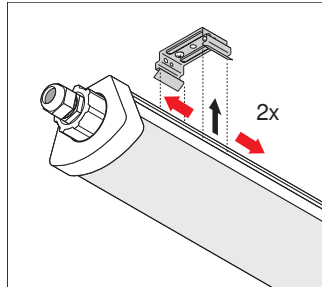

References / Links

- For Guarantee see www.ledvance.com/guarantee

DISCLAIMER

Subject to change without notice. Errors and omission excepted. Always make sure to use the most recent release.