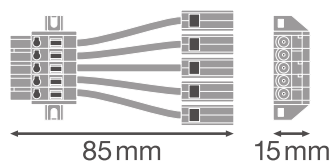

### Product features

- Feed-In 5 and 8 poles connector

### Dimensions & Weight

Length	85 mm
Width	55,0 mm
Height	15,0 mm
Product weight	21.00 g