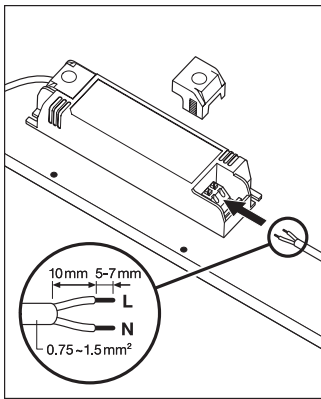

ADDITIONAL CATALOG INFORMATION

References / Links

- For Guarantee see www.ledvance.com/guarantee

DISCLAIMER

Subject to change without notice. Errors and omission excepted. Always make sure to use the most recent release.