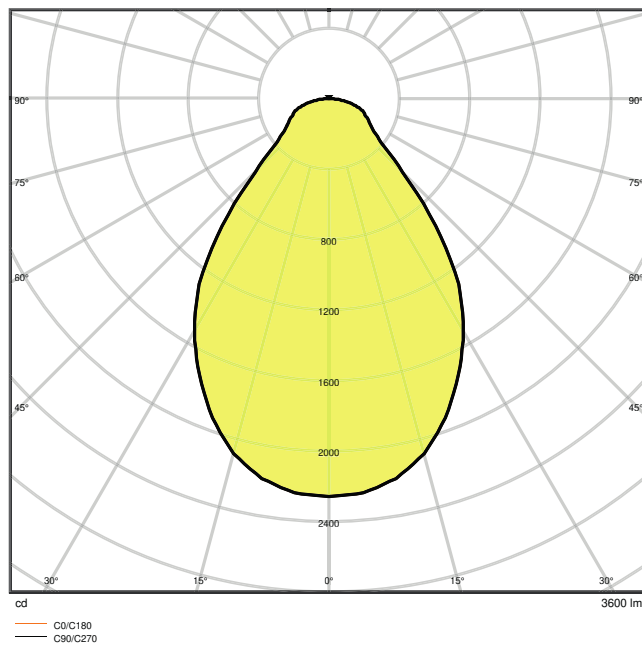

PRODUCT DATASHEET

PANEL VAL 600 UGR < 19 36 W 4000 K WT

PANEL VALUE 600 UGR < 19 | Square recessed panel luminaires with low glare, 600x600 mm

Areas of application

- Direct replacement for luminaires with fluorescent lamps
- Offices, conference rooms
- Reception areas, foyers, corridors, elevators
- Suitable for recessed ceiling systems with grid size of 600 x 600 mm

Product features

- Lifetime (L70/B50): up to 50,000 h (at 25 °C)
- Extruded aluminum frame
- Polystyrene diffuser

TECHNICAL DATA

Electrical data

Nominal wattage	36.00 W
Nominal voltage	220...240 V
Mains frequency	50...60 Hz
Nominal current	170 mA
Inrush current	10.4 A
Inrush current time T_{h50}	200 μ s
Max. no. of lum. on circuit break. B16 A	19
Max. no. of lum. on circuit break. C10 A	19
Max. no. of lum. on circuit break. C16 A	30
Power factor λ	> 0.90
Total harmonic distortion	< 15 %
Protection class	II
Operating mode	External LED driver

Photometrical data

Luminous flux	3600 lm
Luminous efficacy	100 lm/W
Color temperature	4000 K
Light color (designation)	Cool White
Color rendering index Ra	> 80
Standard deviation of color matching	5 sdc
Low flicker	Yes
Flickering metric (Pst LM)	-
Stroboscope effect metric (SVM)	-
Photobiological safety group acc. to EN62778	RG0
Beam angle	90 °
UGR	< 19

LDC typ cone

LDC typ polar

Dimensions & Weight

Length	595.00 mm
Width	595.00 mm
Height	35.00 mm
Product weight	1800.00 g

Materials & Colors

Product color	White
Housing color	White
Body material	Aluminum
Cover material	Polystyrene (PS)
Light emitting surface material	Polystyrene
Glow Wire Test according to IEC 60695-2-12	650 °C
Mercury content	0.0 mg