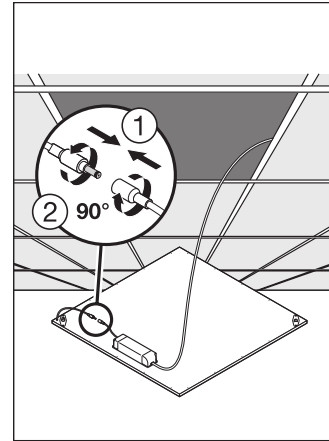

ADDITIONAL CATALOG INFORMATION

References / Links

- For Guarantee see www.ledvance.com/guarantee

DISCLAIMER

Subject to change without notice. Errors and omission excepted. Always make sure to use the most recent release.