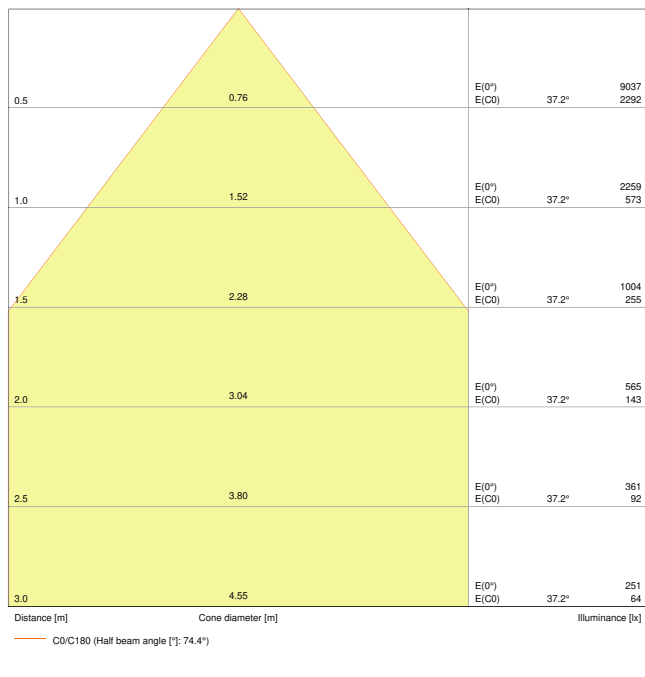

PRODUCT DATASHEET

PANEL VAL 600 UGR < 19 36 W 4000 K WT

PANEL VALUE 600 UGR < 19 | Square recessed panel luminaires with low glare, 600x600 mm

Areas of application

- Direct replacement for luminaires with fluorescent lamps
- Offices, conference rooms
- Reception areas, foyers, corridors, elevators
- Suitable for recessed ceiling systems with grid size of 600 x 600 mm

Product features

- Lifetime (L70/B50): up to 50,000 h (at 25 °C)
- Extruded aluminum frame
- Polystyrene diffuser

TECHNICAL DATA

Electrical data

Nominal wattage	36.00 W
Nominal voltage	220...240 V
Mains frequency	50...60 Hz
Nominal current	170 mA
Inrush current	10.4 A
Inrush current time T_{h50}	200 μ s
Max. no. of lum. on circuit break. B16 A	19
Max. no. of lum. on circuit break. C10 A	19
Max. no. of lum. on circuit break. C16 A	30
Power factor λ	> 0.90
Total harmonic distortion	< 15 %
Protection class	II
Operating mode	External LED driver

Photometrical data

Luminous flux	3600 lm
Luminous efficacy	100 lm/W
Color temperature	4000 K
Light color (designation)	Cool White
Color rendering index Ra	> 80
Standard deviation of color matching	5 sdc
Low flicker	Yes
Flickering metric (Pst LM)	-
Stroboscope effect metric (SVM)	-
Photobiological safety group acc. to EN62778	RG0
Beam angle	90 °
UGR	< 19

LDC typ cone

LDC typ polar

Dimensions & Weight

Length	595.00 mm
Width	595.00 mm
Height	35.00 mm
Product weight	1800.00 g

Materials & Colors

Product color	White
Housing color	White
Body material	Aluminum
Cover material	Polystyrene (PS)
Light emitting surface material	Polystyrene
Glow Wire Test according to IEC 60695-2-12	650 °C
Mercury content	0.0 mg