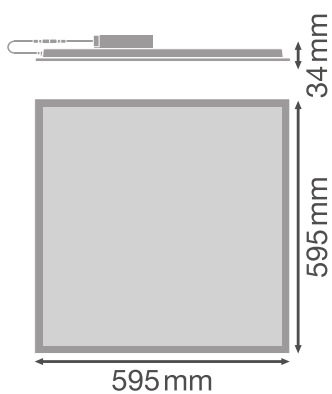

Product features

- Lifetime (L70/B50): up to 50,000 h (at 25 °C)
- Extruded aluminum frame
- Polystyrene diffuser

TECHNICAL DATA

Electrical data

Nominal wattage	36.00 W
Nominal voltage	220...240 V
Mains frequency	50...60 Hz
Nominal current	170 mA
Inrush current	10.4 A
Inrush current time T_{h50}	200 μ s
Max. no. of lum. on circuit break. B16 A	19
Max. no. of lum. on circuit break. C10 A	19
Max. no. of lum. on circuit break. C16 A	30
Power factor λ	> 0.90
Total harmonic distortion	< 15 %
Protection class	II
Operating mode	External LED driver

Photometrical data

Luminous flux	3600 lm
Luminous efficacy	100 lm/W
Color temperature	4000 K
Light color (designation)	Cool White
Color rendering index Ra	> 80
Standard deviation of color matching	5 sdc
Low flicker	Yes
Flickering metric (Pst LM)	-
Stroboscope effect metric (SVM)	-
Photobiological safety group acc. to EN62778	RG0
Beam angle	90 °
UGR	< 19

LDC typ cone

LDC typ polar

Dimensions & Weight

Length	595.00 mm
Width	595.00 mm
Height	35.00 mm
Product weight	1800.00 g

Materials & Colors

Product color	White
Housing color	White
Body material	Aluminum
Cover material	Polystyrene (PS)
Light emitting surface material	Polystyrene
Glow Wire Test according to IEC 60695-2-12	650 °C
Mercury content	0.0 mg

LOGISTICAL DATA

Product code	Packaging unit (Pieces/Unit)	Dimensions (length x width x height)	Gross weight	Volume
4058118142217	Shipping box 4	667 mm x 182 mm x 634 mm	10015.00 g	76.96 dm ³

The mentioned product code describes the smallest quantity unit which can be ordered. One shipping unit can contain one or more single products. When placing an order, for the quantity please enter single or multiples of a shipping unit.