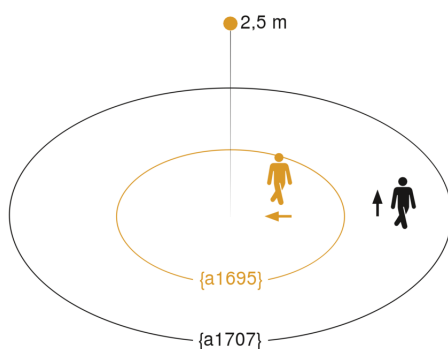

## Technical specifications

Type	Motion detectors
Dimensions (Ø x H)	83 x 82 mm
Mains power supply	230 – 240 V / 50 Hz
Sensor Technology	passive infrared
Application, place	Indoors
Installation site	ceiling
Installation	In-ceiling installation
Mounting height	2,50 – 4,00 m
Reach, radial	Ø 8 m (50 m <sup>2</sup> )
Reach, tangential	Ø 16 m (201 m <sup>2</sup> )
Detection angle	360 °
Angle of aperture	180 °
Switching zones	720 switching zones
Optimum mounting height	2,5 m
Mechanical scalability	No
Sneak-by guard	Yes
Capability of masking out individual segments	Yes
Electronic scalability	No
Twilight setting TEACH	No
Twilight setting	2 – 2000 lx
Time setting	5 s – 20 Min.
Output	1000 W
Switching output 1, resistive	1000 W

## Detection Zone

Mögliche Montagehöhe: 2,50 m – 4,00 m  
 Orange: radial  
 Schwarz: tangential

## Dimension Drawing