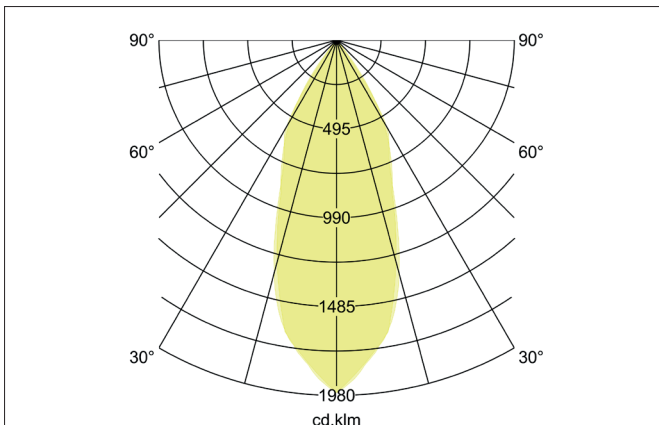

**KONKRET LED pendant luminaire KONKRET**

Artikel-Nr. 12112733

Licht.  
Für Generationen.**Tender**

LED pendant luminaire KONKRET, concrete / structureblack, round. Suspended, Ceiling-mounted Mounting method: Suspended, Place of installation: Ceiling-mounted, Material: Concrete / Aluminum / Plastic, Degree of protection: according to DIN EN 60529 IP20, Protection class: (EN 61140) I, Voltage: 230V AC 50Hz, Power: 4.5W, Amount of light sources / fittings: 1.0 Qty, Luminous flux: 220lm, Colour temperature: from K up to 3.000 K, Beam angle: 38°, Adjustability: Not adjustable, With control gear: Yes, Control: on/off.

Article data	
Artikel-Nr.	12112733
GTIN	4251433925705
Series name	KONKRET
Kurzbeschreibung	LED pendant luminaire KONKRET
Material	Concrete / Aluminum / Plastic
Colour	Concrete / Structureblack
Shape	round
scope of delivery	Incl. converter for connection to the 230-V mains voltage, on/off and 1,500 mm pendant suspension
weight	0.440 kg

**KONKRET LED pendant luminaire KONKRET**

Artikel-Nr. 12112733

Licht.  
Für Generationen.

Lighting technology	
Colour temperature	3000 K
Light colour	White
Light output	Direct
Luminous flux	220 lm
System efficiency	49 lm/W
Colour rendering	CRI > 90
Reflector	High-gloss
Beam angle	38 °
Light sharing	Symmetric

Packing data	
Gross weight	0.586 kg
Length of packaging	170 mm
Packaging width	170 mm
Packaging height	110 mm