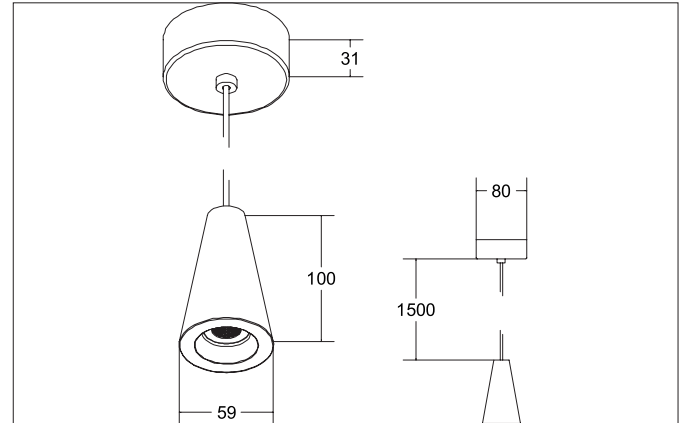

**KONKRET LED pendant luminaire KONKRET**

Artikel-Nr. 12112733

Licht.  
Für Generationen.**Tender**

LED pendant luminaire KONKRET, concrete / structureblack, round. Suspended, Ceiling-mounted Mounting method: Suspended, Place of installation: Ceiling-mounted, Material: Concrete / Aluminum / Plastic, Degree of protection: according to DIN EN 60529 IP20, Protection class: (EN 61140) I, Voltage: 230V AC 50Hz, Power: 4.5W, Amount of light sources / fittings: 1.0 Qty, Luminous flux: 220lm, Colour temperature: from K up to 3.000 K, Beam angle: 38°, Adjustability: Not adjustable, With control gear: Yes, Control: on/off.

Article data	
Artikel-Nr.	12112733
GTIN	4251433925705
Series name	KONKRET
Kurzbeschreibung	LED pendant luminaire KONKRET
Material	Concrete / Aluminum / Plastic
Colour	Concrete / Structureblack
Shape	round
scope of delivery	Incl. converter for connection to the 230-V mains voltage, on/off and 1,500 mm pendant suspension
weight	0.440 kg

Mounting technology	
Mounting method	Suspended
Place of installation	Ceiling-mounted
Adjustability	Not adjustable
Rotation angle	
Head adjustable angle	
Pendulum length min.	10 mm
Pendulum length max.	1,500 mm
Suitable for through-wiring	

Packing data	
Gross weight	0.586 kg
Length of packaging	170 mm
Packaging width	170 mm
Packaging height	110 mm