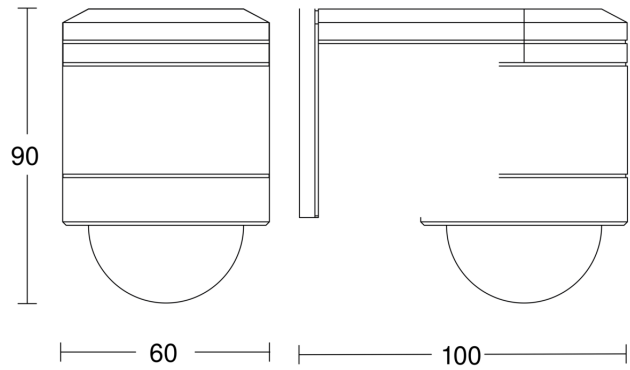

Mögliche Montagehöhe: 1,80 m – 4,00 m

Orange: radial

Schwarz: tangential

Dimension Drawing

Light without neutral conductor

Light with neutral conductor

Connection using two-circuit switch for manual and automatic operation