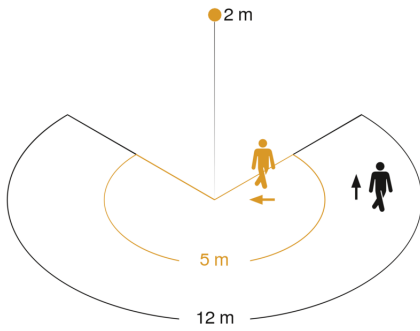

Mögliche Montagehöhe: 1,80 m – 4,00 m

Orange: radial

Schwarz: tangential

Dimension Drawing

Light without neutral conductor

Light with neutral conductor

Connection using two-circuit switch for manual and automatic operation