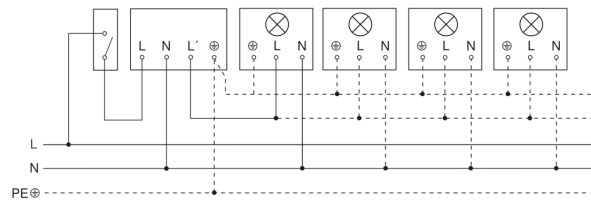

Mögliche Montagehöhe: 1,80 m – 4,00 m

Orange: radial

Schwarz: tangential

Dimension Drawing

Light without neutral conductor

Light with neutral conductor

Connection using two-circuit switch for manual and automatic operation

Connection via a two-way switch for manual override and automatic operation