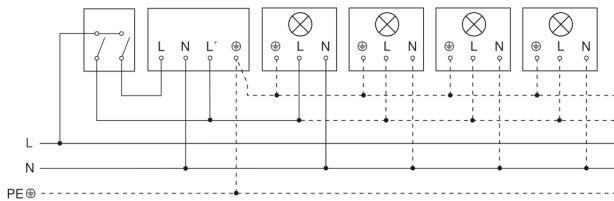

Mögliche Montagehöhe: 1,80 m – 4,00 m

Orange: radial

Schwarz: tangential

Dimension Drawing

Light without neutral conductor

Light with neutral conductor

Connection using two-circuit switch for manual and automatic operation

Connection via a two-way switch for manual override and automatic operation