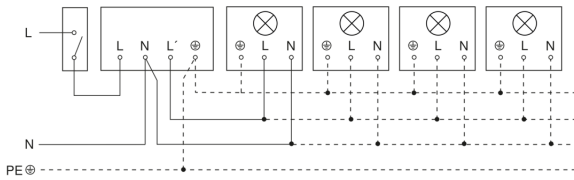

Mögliche Montagehöhe: 1,80 m – 4,00 m

Orange: radial

Schwarz: tangential

Dimension Drawing

Light without neutral conductor

Light with neutral conductor

Connection using two-circuit switch for manual and automatic operation

Connection via a two-way switch for manual override and automatic operation