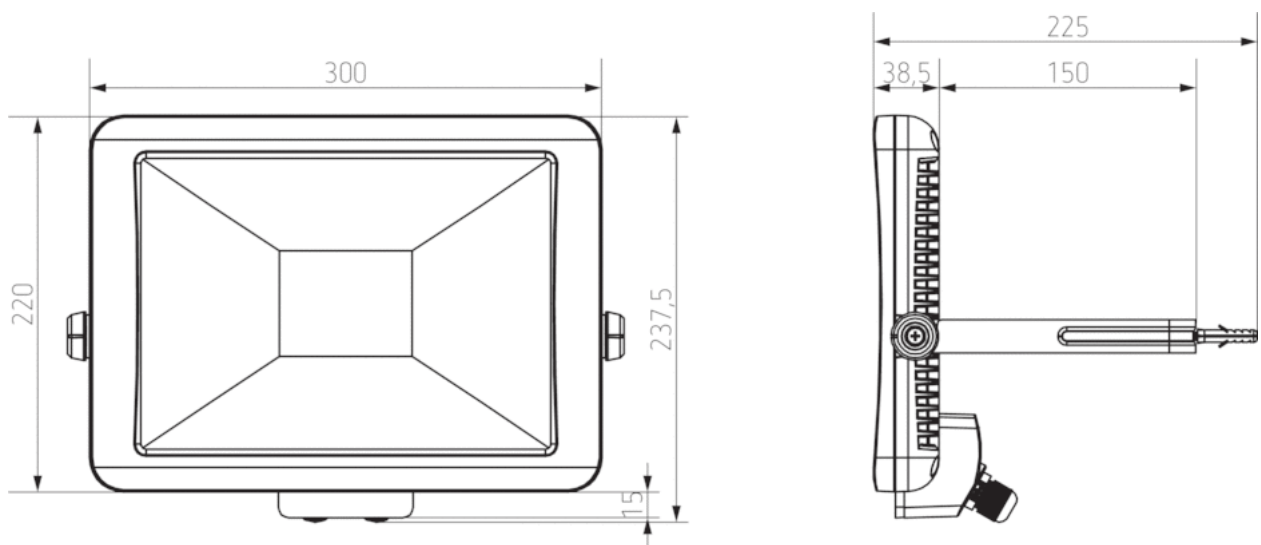

### Technical data

Operating voltage	230 V AC
Frequency	50 Hz
Colour	White
Switching output	Light
Installation type	Wall installation
LED output (lighting current)	3600 lm
Colour temperature	5000 - 5600 K
Installation height	2 – 4 m
Remote controlled	–
Ambient temperature	-20 °C ... +40 °C
Protection class	I
Type of protection	IP 65

### Scale drawings