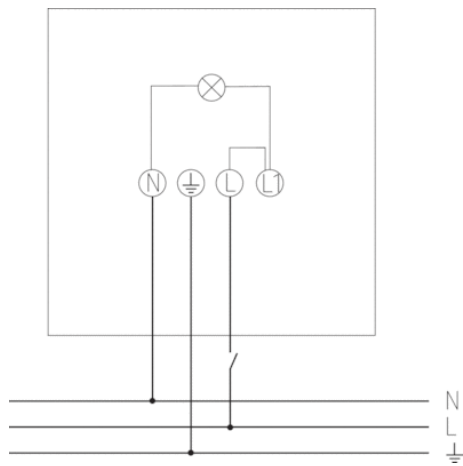

### Technical data

Operating voltage	230 V AC
Frequency	50 Hz
Colour	White
Switching output	Light
Installation type	Wall installation
LED output (lighting current)	3600 lm
Colour temperature	5000 - 5600 K
Installation height	2 – 4 m
Remote controlled	–
Ambient temperature	-20 °C ... +40 °C
Protection class	I
Type of protection	IP 65

### Connection example

This luminaire contains built-in LED lamps.

LED

The lamps cannot be changed in the luminaire.

Theben AG    theLeda B
874/2012

Article number: 1020687

### Scale drawings