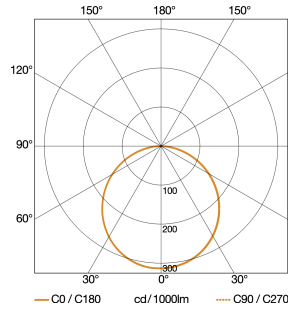

Technical specifications

Dimensions (L x W x H)	161 x 180 x 181 mm
Mains power supply	220 – 240 V / 50 – 60 Hz
Output	13,7 W
Power consumption	0,5 W
Lichtstrom Gesamtprodukt	1550 lm
Gesamtprodukt Effizienz	113 lm/W
Colour temperature	3000 K
Colour variation LED	SDCM3
Colour Rendering Index	80-89
With lamp	Yes, STEINEL LED system
Lamp	LED cannot be replaced
LED life expectancy (max. °C)	50000 h
LED life expectancy (25 °C)	> 60000 h
Drop in luminous flux in accordance with LM80	L70B10

LED floodlight without sensor

XLED home 2 M

V2 white

EAN 4007841 033125

Article number 033125

Dimension Drawing

Light Distribution Curve

Output	13,7 W
With lamp	Yes, STEINEL LED system
Lamp	LED cannot be replaced
Luminous flux	1550 lm
Colour temperature	3000 K
Colour Rendering Index	80-89
LED life expectancy (max. °C)	50000 h
LED cooling system	HCMC (High Conductive Magnesium Composite)