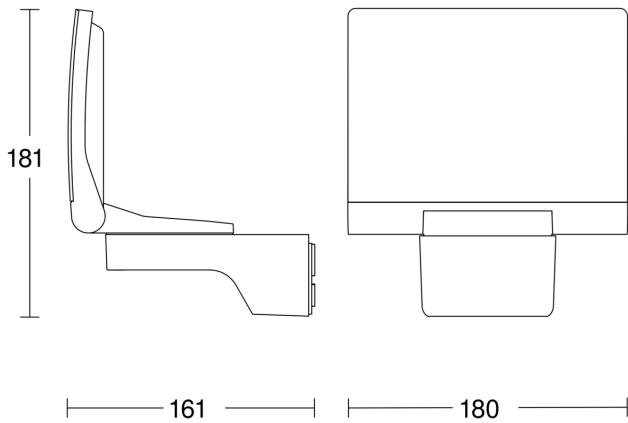

Technical specifications

Dimensions (L x W x H)	161 x 180 x 181 mm
Mains power supply	220 – 240 V / 50 – 60 Hz
Output	13,7 W
Power consumption	0,5 W
Lichtstrom Gesamtprodukt	1550 lm
Gesamtprodukt Effizienz	113 lm/W
Colour temperature	3000 K
Colour variation LED	SDCM3
Colour Rendering Index	80-89
With lamp	Yes, STEINEL LED system
Lamp	LED cannot be replaced
LED life expectancy (max. °C)	50000 h
LED life expectancy (25 °C)	> 60000 h
Drop in luminous flux in accordance with LM80	L70B10

LED floodlight without sensor

XLED home 2 M

V2 white

EAN 4007841 033125

Article number 033125

Dimension Drawing

Light Distribution Curve

Output	13,7 W
With lamp	Yes, STEINEL LED system
Lamp	LED cannot be replaced
Luminous flux	1550 lm
Colour temperature	3000 K
Colour Rendering Index	80-89
LED life expectancy (max. °C)	50000 h
LED cooling system	HCMC (High Conductive Magnesium Composite)