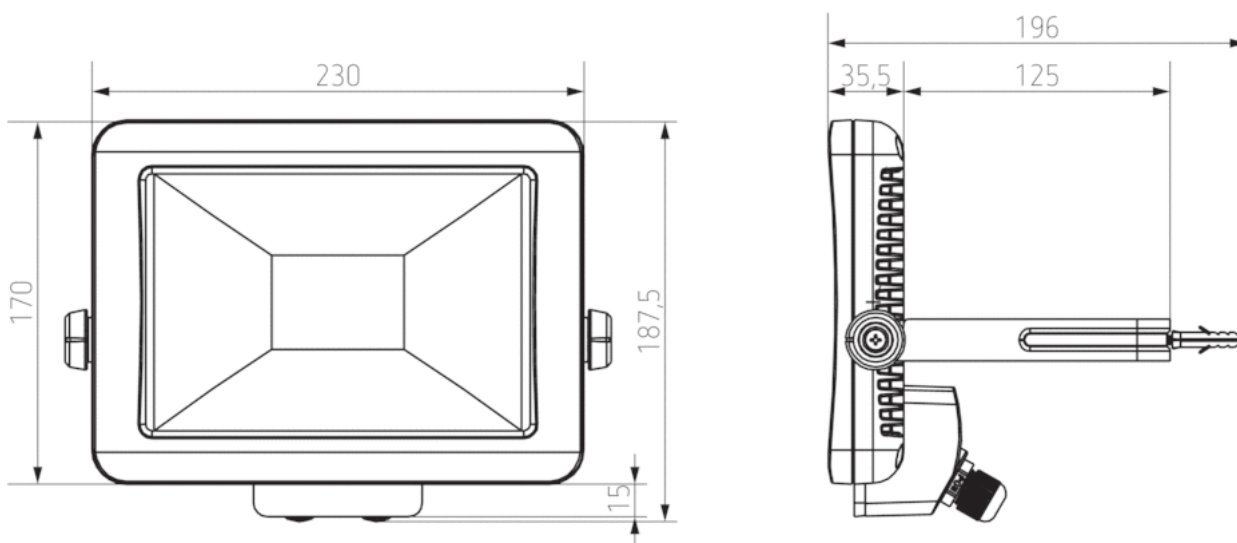

theLeda B30L WH

Article number: 1020685

Description

- LED spotlight 30 W
- Suitable for outdoor use
- Flexible extension options thanks to optional module with motion detector including switch output or light sensor incl. switch output
- Spotlight can be turned by 360°
- Not dimmable

Technical data

Operating voltage	230 V AC
Frequency	50 Hz
Colour	White
Switching output	Light
Installation type	Wall installation
LED output (lighting current)	2100 lm
Colour temperature	5000 - 5600 K
Installation height	2 – 4 m
Remote controlled	–
Ambient temperature	-20 °C ... +40 °C
Protection class	I
Type of protection	IP 65

Connection example

This luminaire contains built-in LED lamps.

The lamps cannot be changed in the luminaire.

Theben AG theLeda B
874/2012

Article number: 1020685

Scale drawings

Accessories

Motion module theLeda B WH