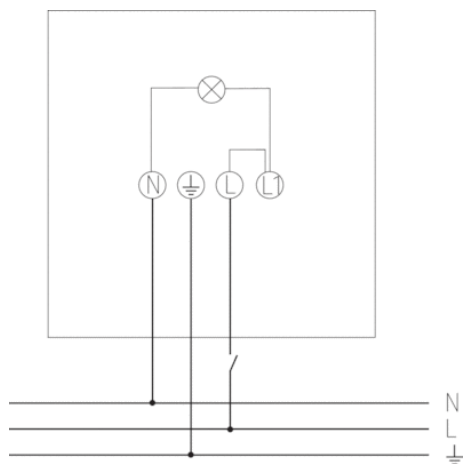

theLeda B30L WH

Article number: 1020685

Description

- LED spotlight 30 W
- Suitable for outdoor use
- Flexible extension options thanks to optional module with motion detector including switch output or light sensor incl. switch output
- Spotlight can be turned by 360°
- Not dimmable

Technical data

Operating voltage	230 V AC
Frequency	50 Hz
Colour	White
Switching output	Light
Installation type	Wall installation
LED output (lighting current)	2100 lm
Colour temperature	5000 - 5600 K
Installation height	2 – 4 m
Remote controlled	–
Ambient temperature	-20 °C ... +40 °C
Protection class	I
Type of protection	IP 65

Connection example

This luminaire contains built-in LED lamps.

The lamps cannot be changed in the luminaire.

Theben AG theLeda B
874/2012

Article number: 1020685

Scale drawings

Accessories

Motion module theLeda B WH