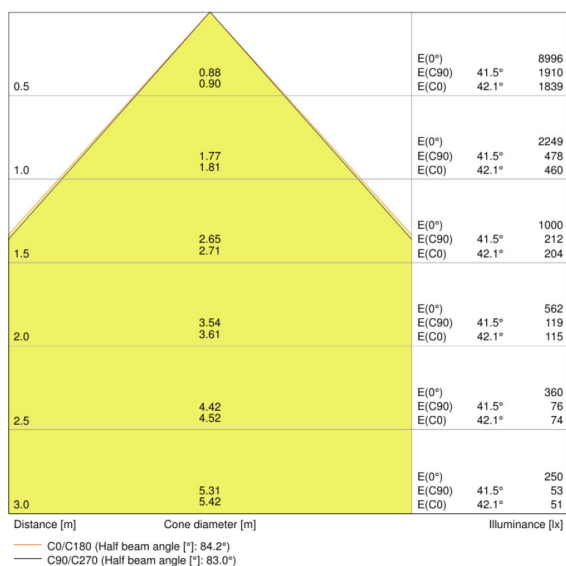

Type of connection	Screwless terminal, 5-Pole
LED module replaceable	Not replaceable

Certificates & standards

Type of protection	IP20
Protection class	II
Protection class IK (shock resistance)	IK03
Glow Wire Test according to IEC 60695-2-12	650 °C
Photobiological safety group EN62778	RG0
Standards	CE/CB/TÜV SÜD/EAC/RoHS

Light Distribution

LDC typ cone

LDC typ polar

EQUIPMENT / ACCESSORIES

- Accessories for several mounting options available
- Security rope for luminaire included
- External control gear included

LOGISTICAL DATA

Product code	Packaging unit (Pieces/Unit)	Dimensions (length x width x height)	Gross weight	Volume