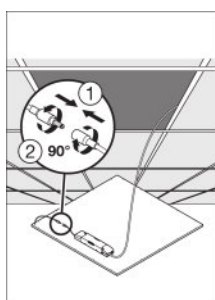

4058075113282	Folding carton box 1	655 mm x 708 mm x 41 mm	3628.00 g	19.01 dm³
4058075113299	Shipping carton box 4	720 mm x 195 mm x 669 mm	15461.00 g	93.93 dm³

The mentioned product code describes the smallest quantity unit which can be ordered. One shipping unit can contain one or more single products. When placing an order, for the quantity please enter single or multiples of a shipping unit.

ADDITIONAL CATALOG INFORMATION

REFERENCES / LINKS

For Guarantee see

- www.ledvance.com/guarantee

DISCLAIMER

Subject to change without notice. Errors and omission excepted. Always make sure to use the most recent release.