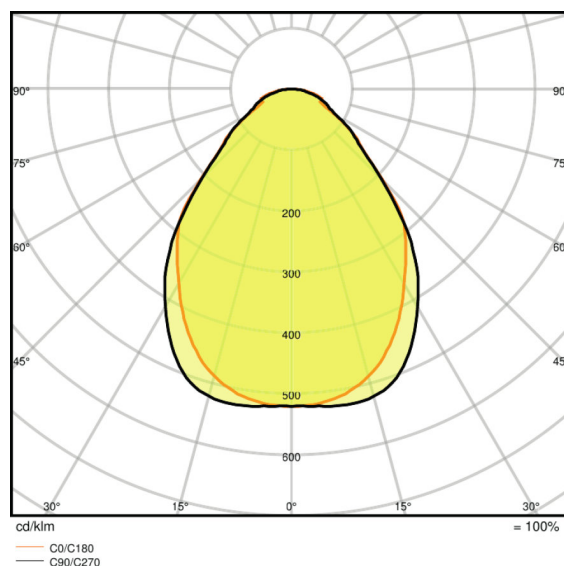

Type of connection	Screwless terminal, 5-Pole
LED module replaceable	Not replaceable

Certificates & standards

Type of protection	IP20
Protection class	II
Protection class IK (shock resistance)	IK03
Glow Wire Test according to IEC 60695-2-12	650 °C
Photobiological safety group EN62778	RG0
Standards	CE/CB/TÜV SÜD/EAC/RoHS

Light Distribution

LDC typ cone

LDC typ polar

EQUIPMENT / ACCESSORIES

- Accessories for several mounting options available
- Security rope for luminaire included
- External control gear included

LOGISTICAL DATA

Product code	Packaging unit (Pieces/Unit)	Dimensions (length x width x height)	Gross weight	Volume