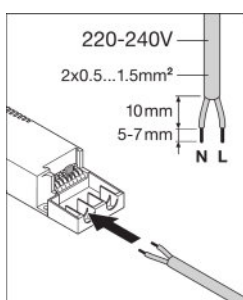

4058075113282	Folding carton box 1	655 mm x 708 mm x 41 mm	3628.00 g	19.01 dm³
4058075113299	Shipping carton box 4	720 mm x 195 mm x 669 mm	15461.00 g	93.93 dm³

The mentioned product code describes the smallest quantity unit which can be ordered. One shipping unit can contain one or more single products. When placing an order, for the quantity please enter single or multiples of a shipping unit.

ADDITIONAL CATALOG INFORMATION

REFERENCES / LINKS

For Guarantee see

- www.ledvance.com/guarantee

DISCLAIMER

Subject to change without notice. Errors and omission excepted. Always make sure to use the most recent release.