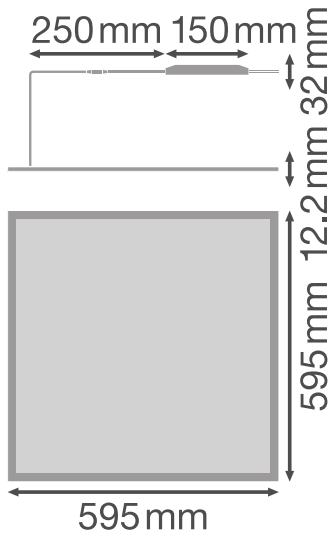

Photometrical data

Luminous flux	4320 lm
Luminous efficacy	120 lm/W
Color temperature	4000 K
Light color (designation)	Cool White
Color rendering index Ra	\geq 80
Standard deviation of color matching	3 sdc _m
Low flicker	Yes
Flickering metric (Pst LM)	-
Stroboscope effect metric (SVM)	-
Photobiological safety group acc. to EN62778	RG0
Beam angle	120 °

LDC typ cone

LDC typ polar

Dimensions & Weight

Length	595.00 mm
Width	595.00 mm
Height	12.60 mm
Product weight	3200.00 g

Materials & Colors

Product color	White
Housing color	White
Body material	Aluminum
Cover material	Polymethylmethacrylate (PMMA)
Light emitting surface material	PMMA
Glow Wire Test according to IEC 60695-2-12	650 °C
Mercury content	0.0 mg

Control gear

ECG - Length	150 mm
ECG - Width	43 mm
ECG - Height	30 mm

Certificates & Standards

Standards	CE / CB / EAC
Luminaire with limited surface temperature, "D sign"	No
Ball shot safe	No

EQUIPMENT / ACCESSORIES

DOWNLOAD DATA

LDT file (Eulumdat)

R3D file (Relux 3D Model)

M3D file (3D Model)

ULD file (DIALux)

UGR file (UGR table)

LOGISTICAL DATA

Product code	Packaging unit (Pieces/Unit)	Dimensions (length x width x height)	Gross weight	Volume
4058075217751	Shipping box 4	665 mm x 270 mm x 670 mm	14950.00 g	120.30 dm ³