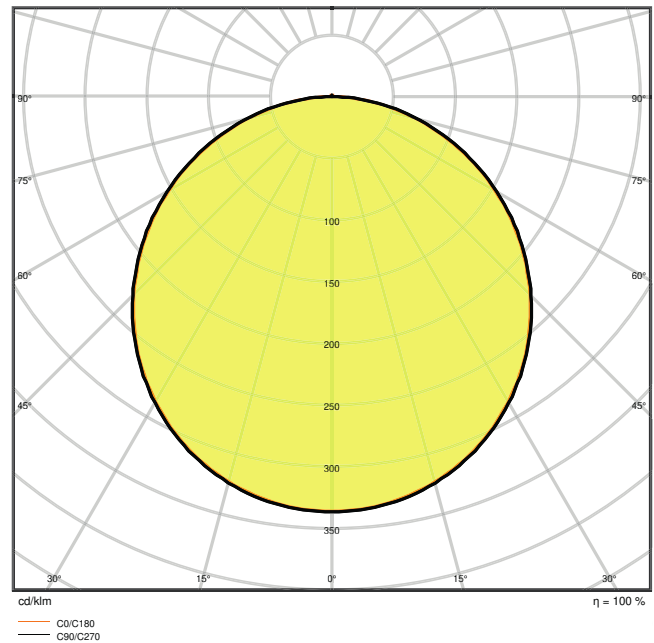

Photometrical data

Luminous flux	4320 lm
Luminous efficacy	120 lm/W
Color temperature	4000 K
Light color (designation)	Cool White
Color rendering index Ra	\geq 80
Standard deviation of color matching	3 sdc _m
Low flicker	Yes
Flickering metric (Pst LM)	-
Stroboscope effect metric (SVM)	-
Photobiological safety group acc. to EN62778	RG0
Beam angle	120 °

LDC typ cone

LDC typ polar

Dimensions & Weight

Length	595.00 mm
Width	595.00 mm
Height	12.60 mm
Product weight	3200.00 g

Materials & Colors

Product color	White
Housing color	White
Body material	Aluminum
Cover material	Polymethylmethacrylate (PMMA)
Light emitting surface material	PMMA
Glow Wire Test according to IEC 60695-2-12	650 °C
Mercury content	0.0 mg