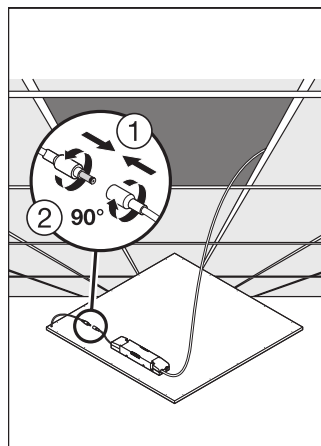

DOWNLOAD DATA

LDT file (Eulumdat)

R3D file (Relux 3D Model)

M3D file (3D Model)

ULD file (DIALux)

UGR file (UGR table)

LOGISTICAL DATA

Product code	Packaging unit (Pieces/Unit)	Dimensions (length x width x height)	Gross weight	Volume
4058075217751	Shipping box 4	665 mm x 270 mm x 670 mm	14950.00 g	120.30 dm³

The mentioned product code describes the smallest quantity unit which can be ordered. One shipping unit can contain one or more single products. When placing an order, for the quantity please enter single or multiples of a shipping unit.

ADDITIONAL CATALOG INFORMATION

References / Links

- For Guarantee see www.ledvance.com/guarantee

DISCLAIMER