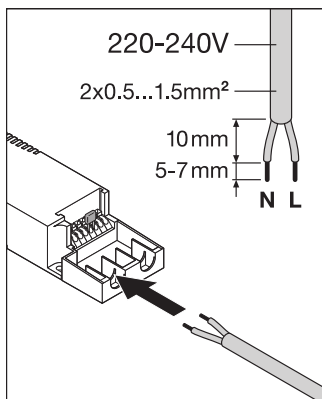

DOWNLOAD DATA

LDT file (Eulumdat)

R3D file (Relux 3D Model)

M3D file (3D Model)

ULD file (DIALux)

UGR file (UGR table)

LOGISTICAL DATA

Product code	Packaging unit (Pieces/Unit)	Dimensions (length x width x height)	Gross weight	Volume
4058075217751	Shipping box 4	665 mm x 270 mm x 670 mm	14950.00 g	120.30 dm³

The mentioned product code describes the smallest quantity unit which can be ordered. One shipping unit can contain one or more single products. When placing an order, for the quantity please enter single or multiples of a shipping unit.

ADDITIONAL CATALOG INFORMATION

References / Links

- For Guarantee see www.ledvance.com/guarantee

DISCLAIMER