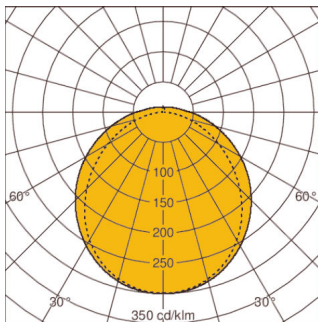

CHARACTERISTICS

Version	m1200	System power	36 W
Lamp	LED	Colour temperature	White, 840/4000 K, Ra > 80
Lamp service life	L80 B10 > 60.000 h at +40°C	Socket	Other
Extreme-temperature	-25°C to +40°C	Luminous flux lamp	6270 lm
Number of lamps	1-lamp	Protection class	II
Housing material	polymer	IP-rating	IP65, IP66, IP67, IP68 20m, IP69K
Colour housing	None	UGR Value (4H8H)*	25
Material / Cover	PC Tropol® (fracture proof)	Type of gear	LED operating device current-controlled, No dim function, 230 V - 240 V AC/DC
Light distribution	medium beam	Through-wiring	4 x 1,5 mm ²
Manufacturer warranty	5 years	Impact strength	IK10
ENEC / VDE	Yes / Yes	Installation type	wire suspension, Cable suspension, ceiling mounting, wall mounting, single mounting, row mounting
EL (Emergency Lighting)	optional		

* The above mentioned UGR is based on example calculations. The effective value can only be determined with a light calculation.

DIAGRAMS

LOR: 96,3%