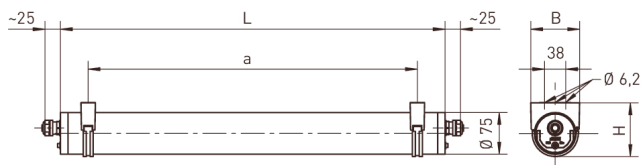

XARA® (optional)

medium beam

FOCUSED LIGHTING

DIMENSIONS

L	B	H	a	max. Weight
1410 mm	88 mm	97 mm	1310 mm	4,0 kg

DESCRIPTION

Tubular luminaire with LED lamps. Useable in industrial applications, in work pits used for maintenance and repair work and for decorative indoor and outdoor lighting with special requirements. Polymer luminaire tube (Ø 75 mm) with two quick-mounting pressure caps and protection against unauthorised opening. Useable in indoor and outdoor areas according to protection rating IP 65, IP 66 and IP 67. Resistant to pressurised water up to 20 m; due to protection rating IP 68, 20 m. Suitable for intensive cleaning processes using pressure washers due to high protection rating IP 69K. Luminaire tube made of PMMA Transopal® (impact strengthened) or PC Tropol® (fracture proof), homogeneous illumination. Luminaire ready for mounting and installation. Ceiling or wall fixing using two mounting clamps made of stainless steel / black/transparent polymer with variable mounting distance, including protections against unauthorised opening.

1. Standard version: Built-in driver 230 V AC/DC, optionally suitable for emergency lighting. 2 kV transient filter.