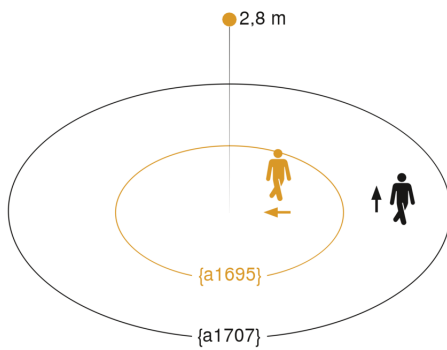

IS 3360

V3 KNX - surface, rd. white
EAN 4007841 058180
Article number 058180

Detection Zone