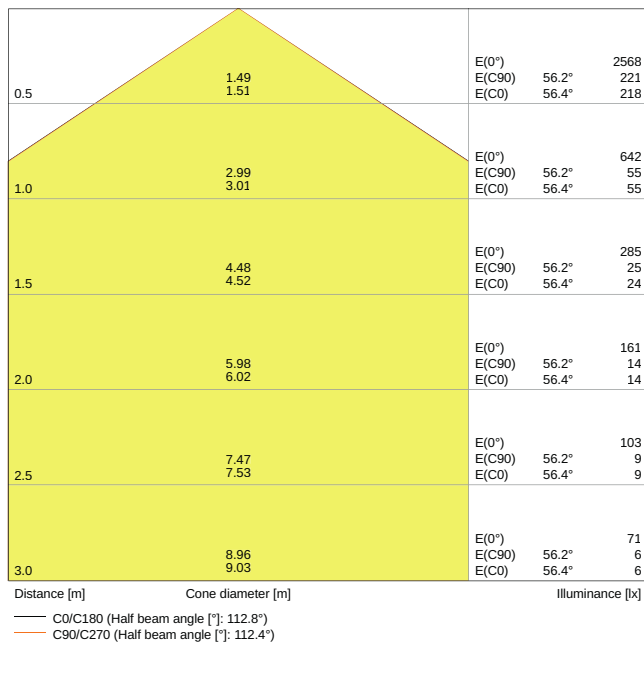

Ball shot safe	No

Certificates & standards

Protection class IK (shock resistance)	IK03
Glow Wire Test according to IEC 69	650 °C
Photobio. safety group acc. to EN62471	RG0
Protection class	II
Type of protection	IP20
Standards	CE / CB / RoHS

LDC typ cone