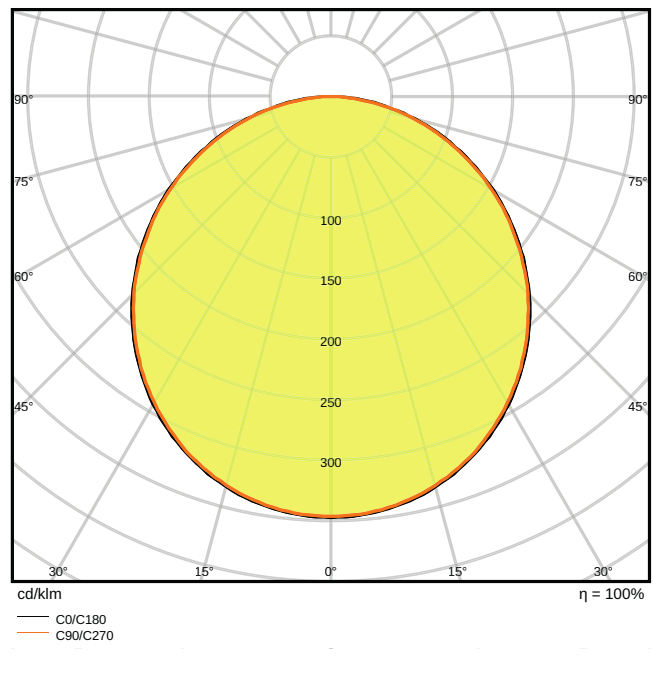

LDC typ polar

LOGISTICAL DATA

Temperature range at storage	-30...+70 °C

DOWNLOAD DATA

DOWNLOAD DATA