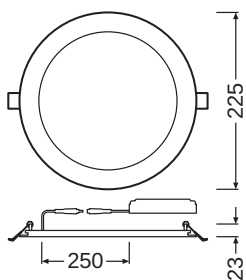

### Luminaire control gear data

ECG - Output ripple current	$\leq 10$ %
ECG - Length	120 mm
ECG - Width	42 mm

### Photometrical data

Color temperature	3000 K
Luminous flux	1850 lm
Luminous efficacy	85 lm/W
Light color (designation)	Warm White
Standard deviation of color matching	< 6 sdcm
Color rendering index Ra	> 80

### Light technical data

Beam angle	120 °
------------	-------

### Dimensions & weight

Diameter	225.00 mm
Height	23.00 mm
Mounting diameter	205 mm
Product weight	350.000 g